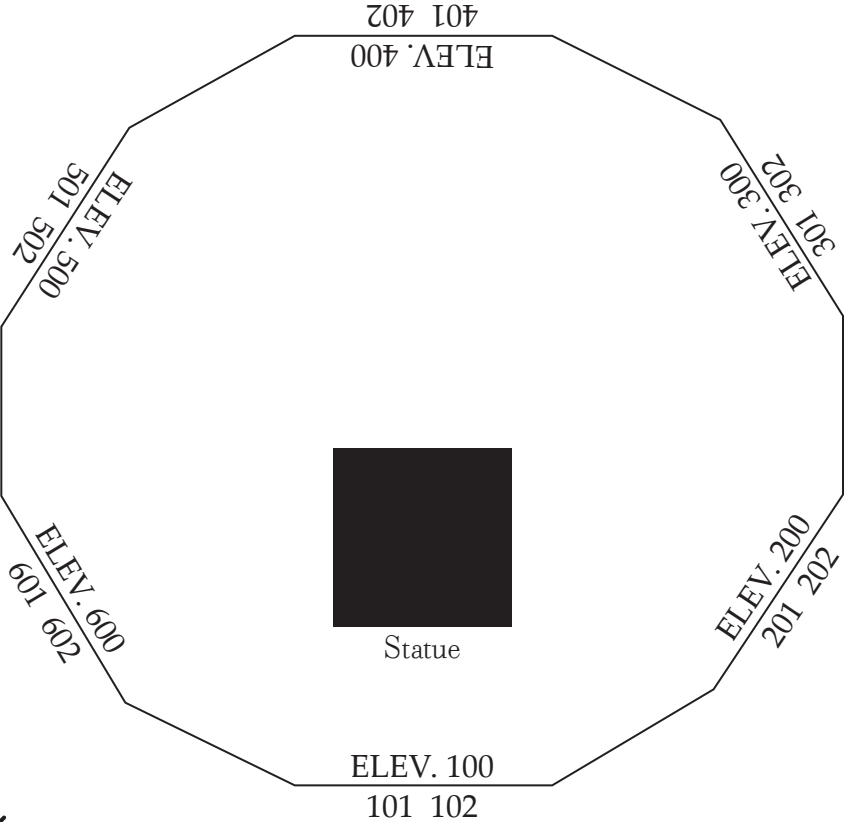

SACRED HEART OF MARY COLUMBARIUM SEC 18

ALL SOULS CEMETERY

F	F
E	E
D	D
C	C
B	B
A	A
401	402

Elevation 400

F	F
E	E
D	D
C	C
B	B
A	A
501	502

Elevation 500

F	F
E	E
D	D
C	C
B	B
A	A
601	602

Elevation 600

Statue

ELEV. 100
101 102

Elevation 100 faces South.

Niche internal dimensions 11" x 11" x 11.5"

F	F
E	E
D	D
C	C
B	B
A	A
101	102

Elevation 100

F	F
E	E
D	D
C	C
B	B
A	A
201	202

Elevation 200