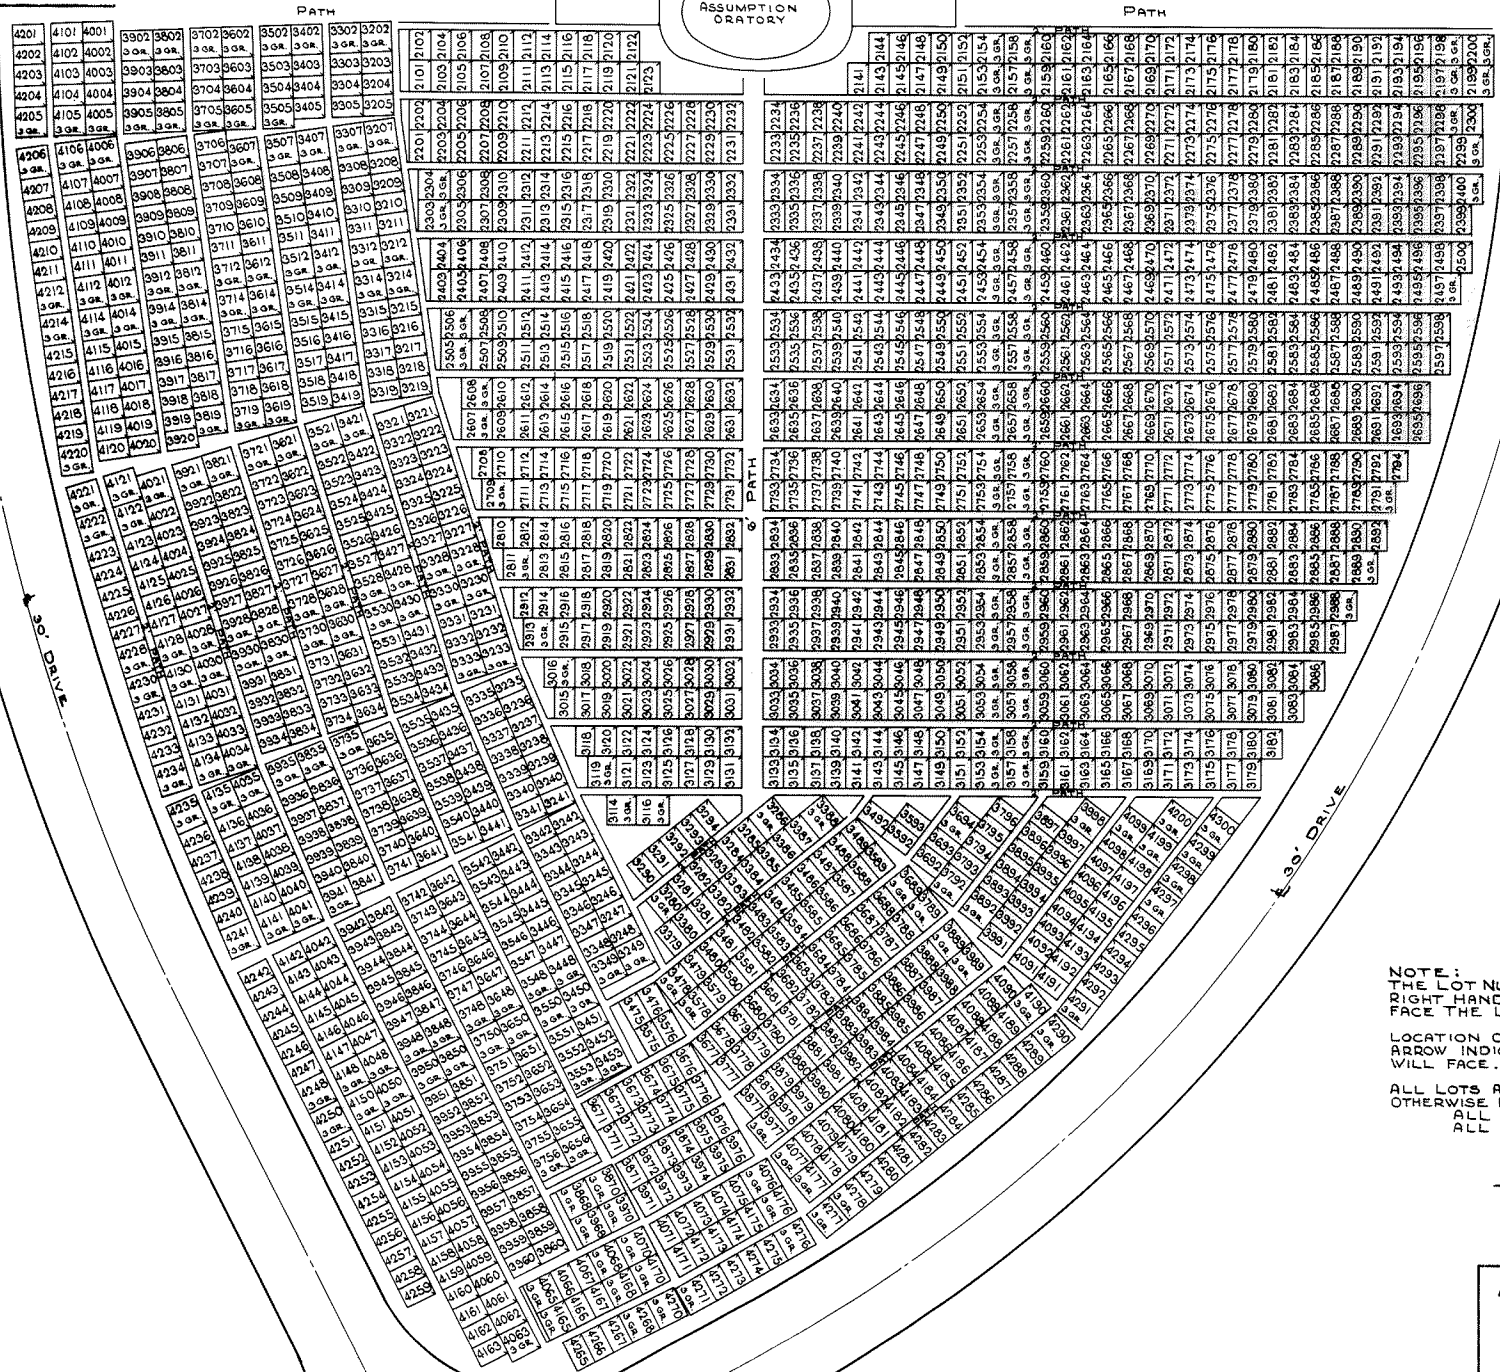

SEE NORTH PART

SEE NORTH PART

NOTE:  
 THE LOT NUMBER IS FOUND IN THE UPPER  
 RIGHT HAND CORNER OF THE LOTS AS YOU  
 FACE THE LOTS AND IS INDICATED THUS

LOCATION OF GRAVE MARKERS SHOWN THUS  
 ARROW INDICATES DIRECTION GRAVE MARKERS  
 WILL FACE.

ALL LOTS ARE 2 GRAVE LOTS EXCEPT WHERE  
 OTHERWISE NOTED.  
 ALL 2 GRAVE LOTS ARE 6'x9'  
 ALL 3 GRAVE LOTS ARE 9'x9'

LOT SUMMARY  
 1510 - 2 GRAVE LOTS  
 335 - 3 GRAVE LOTS  
 1743 - TOTAL LOTS

**ALL SAINTS CEMETERY**  
 NORTHFIELD, OHIO  
 SOUTH PART  
 SECTION 16  
 SCALE 1"=20' G.C.A. DEC. 1963