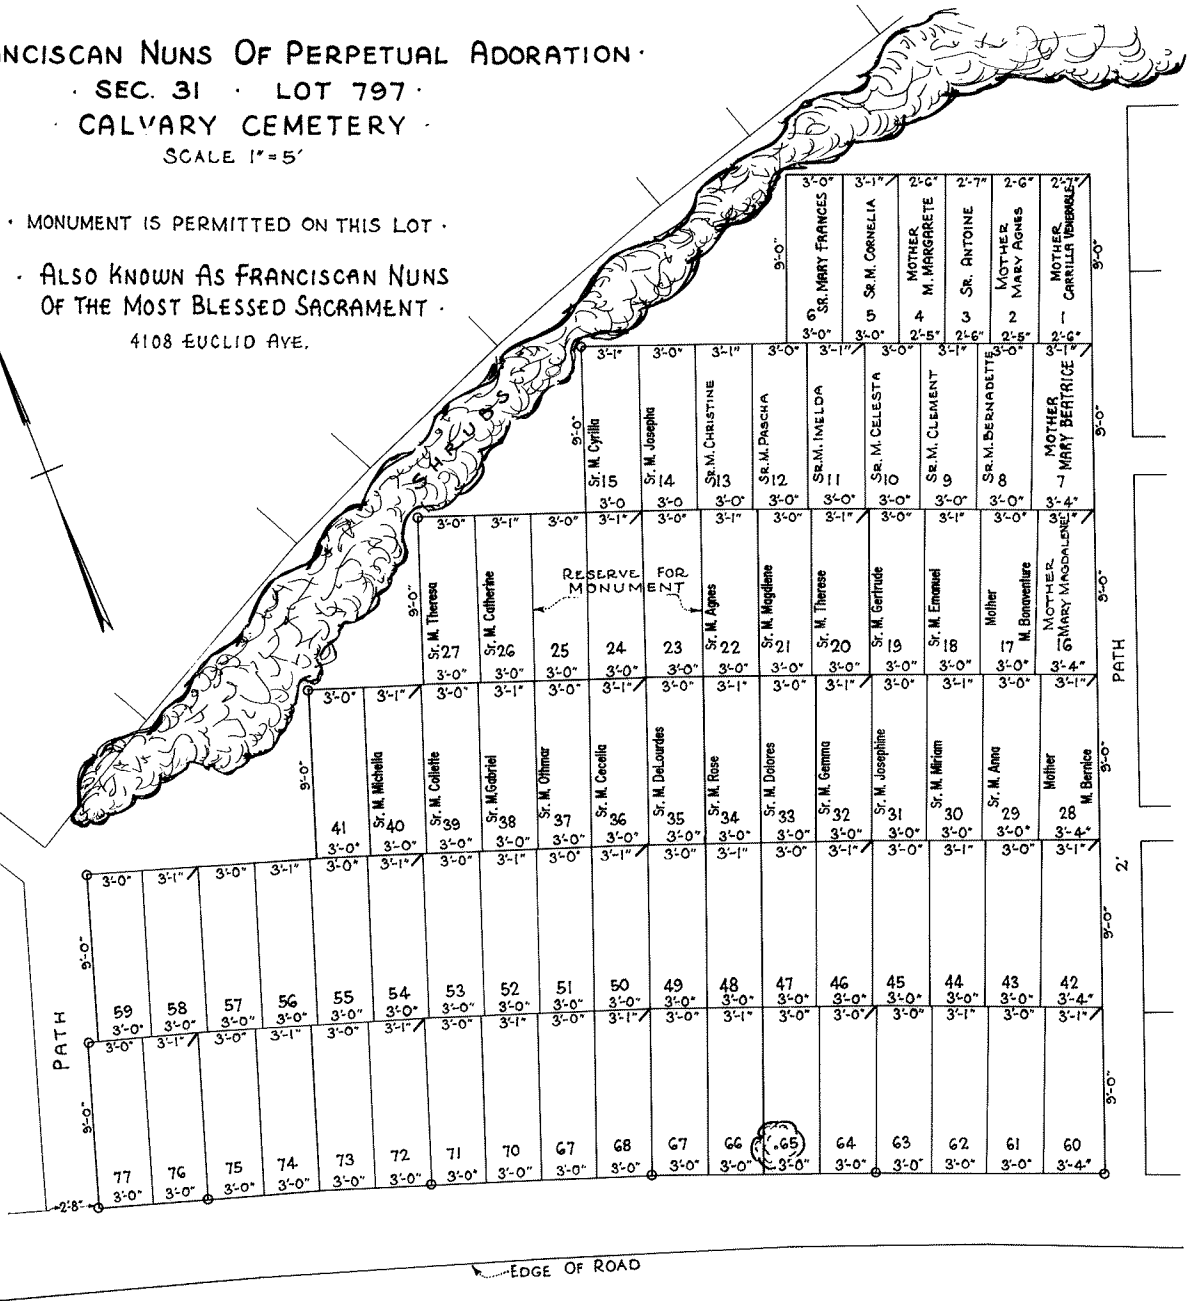

· FRANCISCAN NUNS OF PERPETUAL ADORATION ·  
 · SEC. 31 · LOT 797 ·  
 · CALVARY CEMETERY ·  
 SCALE 1" = 5'

· MONUMENT IS PERMITTED ON THIS LOT ·  
 · ALSO KNOWN AS FRANCISCAN NUNS  
 OF THE MOST BLESSED SACRAMENT ·  
 4108 EUCLID AVE.

KEY →  
 Numbered Grave Markers Are Located In The Grave Corners Indicated Thus ↗  
 Blank Grave Markers Are Indicated Thus ↘