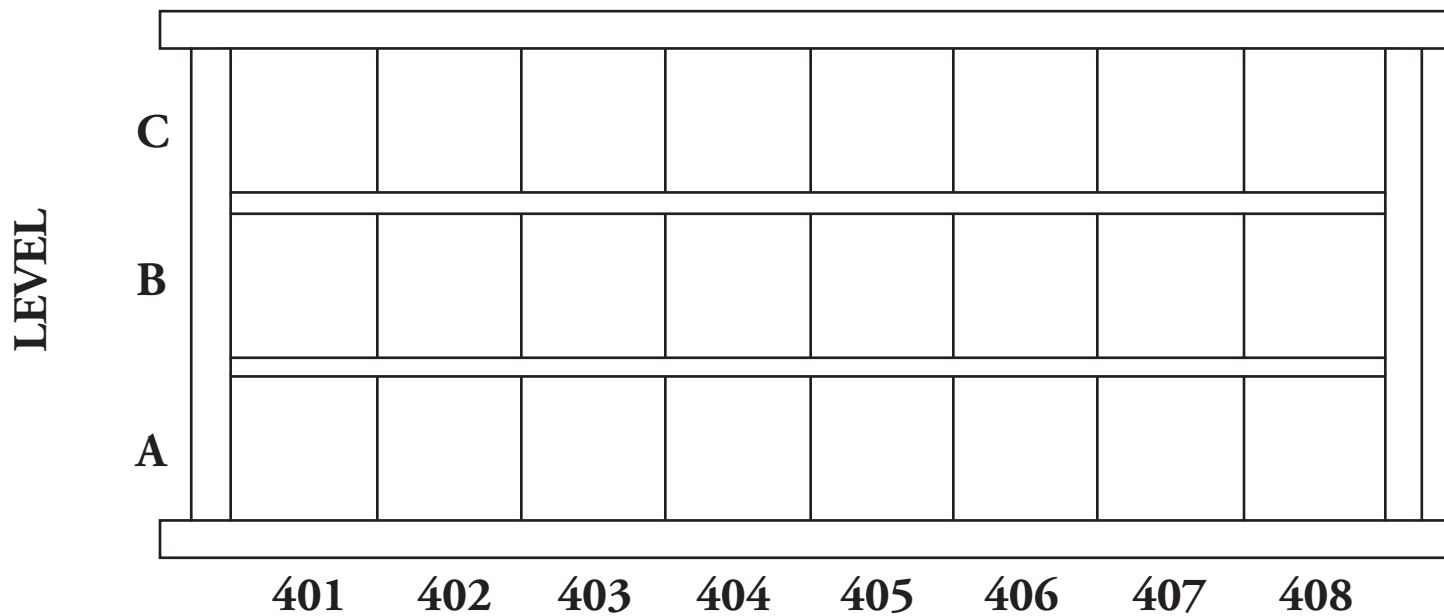

302J	304J	306J			
	302I	304I	306I			
	302H	304H	306H			
	302G	304G	306G			
	302F	304F	306F			
	302E	304E	306E			
	302D	304D	306D			
	302C	304C	306C			

L
K
J
I
H
G
F
E
D
C
B
A

301 | 302 | 303 | 304 | 305 | 306 | 307

RESURRECTION AISLE WEST

NOTE:
ALL NICHEs ARE DESIGNATED AND LOCATED BY ROW NUMBER AND TIER LETTER IN THEIR RESPECTIVE AISLE.

ALL DOUBLE NICHEs ARE TO BE NUMBERED AS INDICATED.

DIMENSIONS OF DOUBLE NICHEs ARE:
INTERIOR: 16 9/16" x 12 5/8"
CLEAR OPENING: 14 15/16" x 11"

DIMENSIONS OF SINGLE NICHEs ARE:
INTERIOR: 9 15/16" x 12 5/8"
CLEAR OPENING: 8 5/16" x 11"

ALL NICHEs ARE 11 7/8" INSIDE DEPTH

SUMMARY: 44 SINGLE NICHEs
24 DOUBLE NICHEs
68 TOTAL UNITS

ALL URNs ARE NOT TO EXCEED INTERIOR DIMENSIONS OF DOUBLE OR SINGLE NICHEs AS LISTED ABOVE.

CALVARY CEMETERY
LORAIN, OHIO
GARDEN CRYPTS
RESURRECTION WEST COLUMBARIUM

NOT TO SCALE J6 APRIL 4, 1999

ELEVATION 400

CALVARY CEMETERY
CATHOLIC CEMETERIES ASSOCIATION

Section 14
Resurrection Mausoleum
East Aisle / Elevation 400