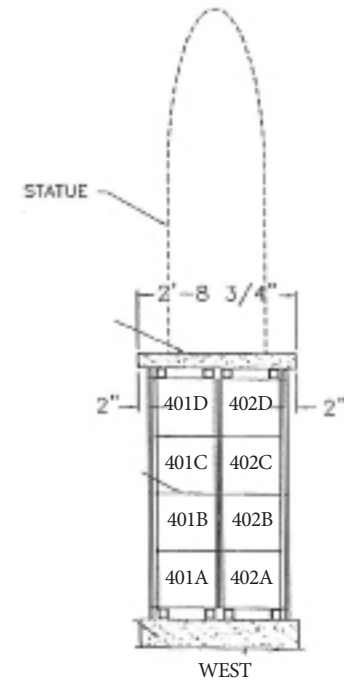

EAST

8 NICHE PER SIDE  
16 NICHE PER SECTION  
4 SECTIONS OF 16 NICHE = 64 NICHE TOTAL

GRANITE TYPE:  
FRONTS: MAHOGANY

NICHE SIZES (W X H)  
QUANT. INTERIOR SIZE CLEAR OPENING  
64 12" X 12" 11" X 11 1/4"  
ALL NICHE ARE 12" INSIDE DEPTH

SCALE: 1/2"=1'-0"

**HOLY CROSS CEMETERY**  
AKRON, OHIO  
**GOOD SHEPHERD MAUSOLEUM**  
**SECTION 27A**  
**FEATURED NICHE**