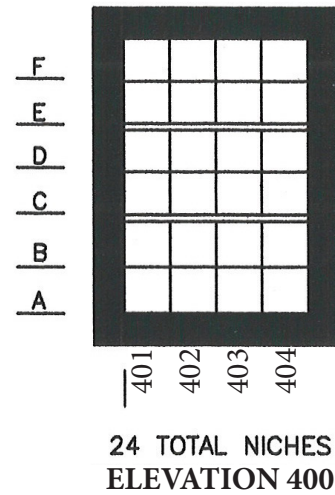

**SECTION 27A - FREESTANDING - 48 NICHE UNIT
HOLY CROSS CEMETERY
AKRON, OHIO**

ELEVATION 300 FACES GOOD SHEPHERD MAUSOLEUM

INSIDE DIMENSIONS OF COLUMBARIUM 11 1/4 X 11 1/4 X 11

EACH UNIT TO BE SOLD AS A SINGLE. VERIFICATION OF SIZE OF URN IS REQUIRED