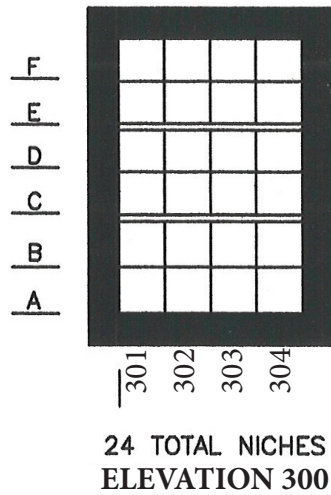

**SECTION 27A - FREESTANDING - 48 NICHE UNIT
HOLY CROSS CEMETERY
AKRON, OHIO**

ELEVATION 300 FACES GOOD SHEPHERD MAUSOLEUM

INSIDE DIMENSIONS OF COLUMBARIUM 11 1/4 X 11 1/4 X 11

EACH UNIT TO BE SOLD AS A SINGLE. VERIFICATION OF SIZE OF URN IS REQUIRED