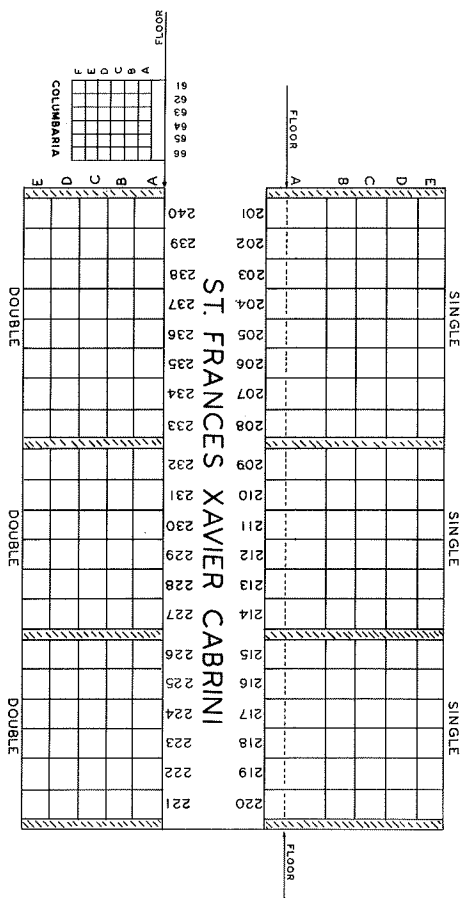

NOTE  
ALL CRYPTS ARE DESIGNATED AND  
LOCATED BY ROW NUMBER AND TIER  
LETTER IN THEIR RESPECTIVE  
AISLE

CRYPT SIZE  
30" W. X 25 1/2" H. X 87 1/2" L.

SUMMARY  
4 DOUBLE SARCOPHAGUSES  
160 SINGLE CRYPTS  
200 DOUBLE CRYPTS  
40 DOUBLE ABBY CRYPTS (201A THRU 204A  
72 COLUMBANA

HOLY CROSS CEMETERY  
ARON, OHIO  
SECTION 16  
GARDEN CRYPTS  
SCALE: 1" = 10'  
7-1-76