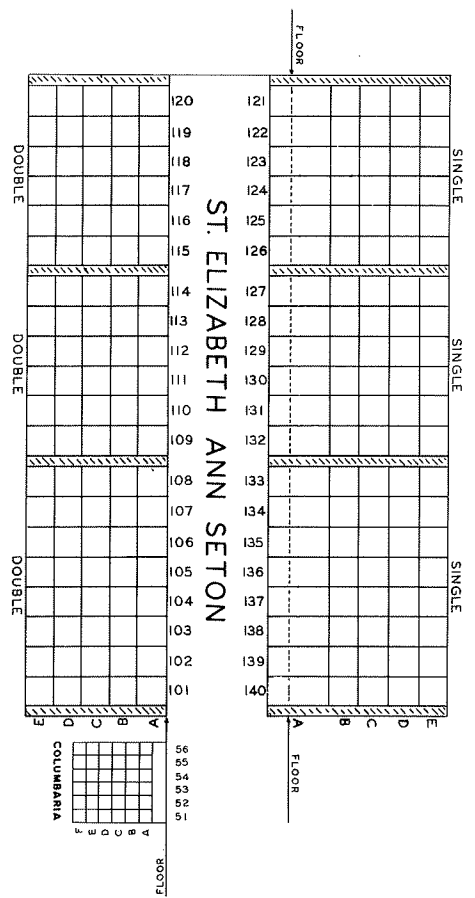

NOTE  
ALL CRYPTS ARE DESIGNATED AND  
LOCATED BY ROW NUMBER AND TIER  
LETTER IN THEIR RESPECTIVE  
AISLE

CRYPT SIZE  
30" W. X 25 1/2" H. X 87 1/2" L.

SUMMARY  
4 DOUBLE SARCOPHAGUSES  
160 SINGLE CRYPTS  
200 DOUBLE CRYPTS  
40 DOUBLE ABBY CRYPTS (201A THRU 204A  
72 COLUMBANA

HOLY CROSS CEMETERY  
ARON, OHIO  
SECTION 16  
GARDEN CRYPTS  
SCALE: 1" = 10'  
7-1-76