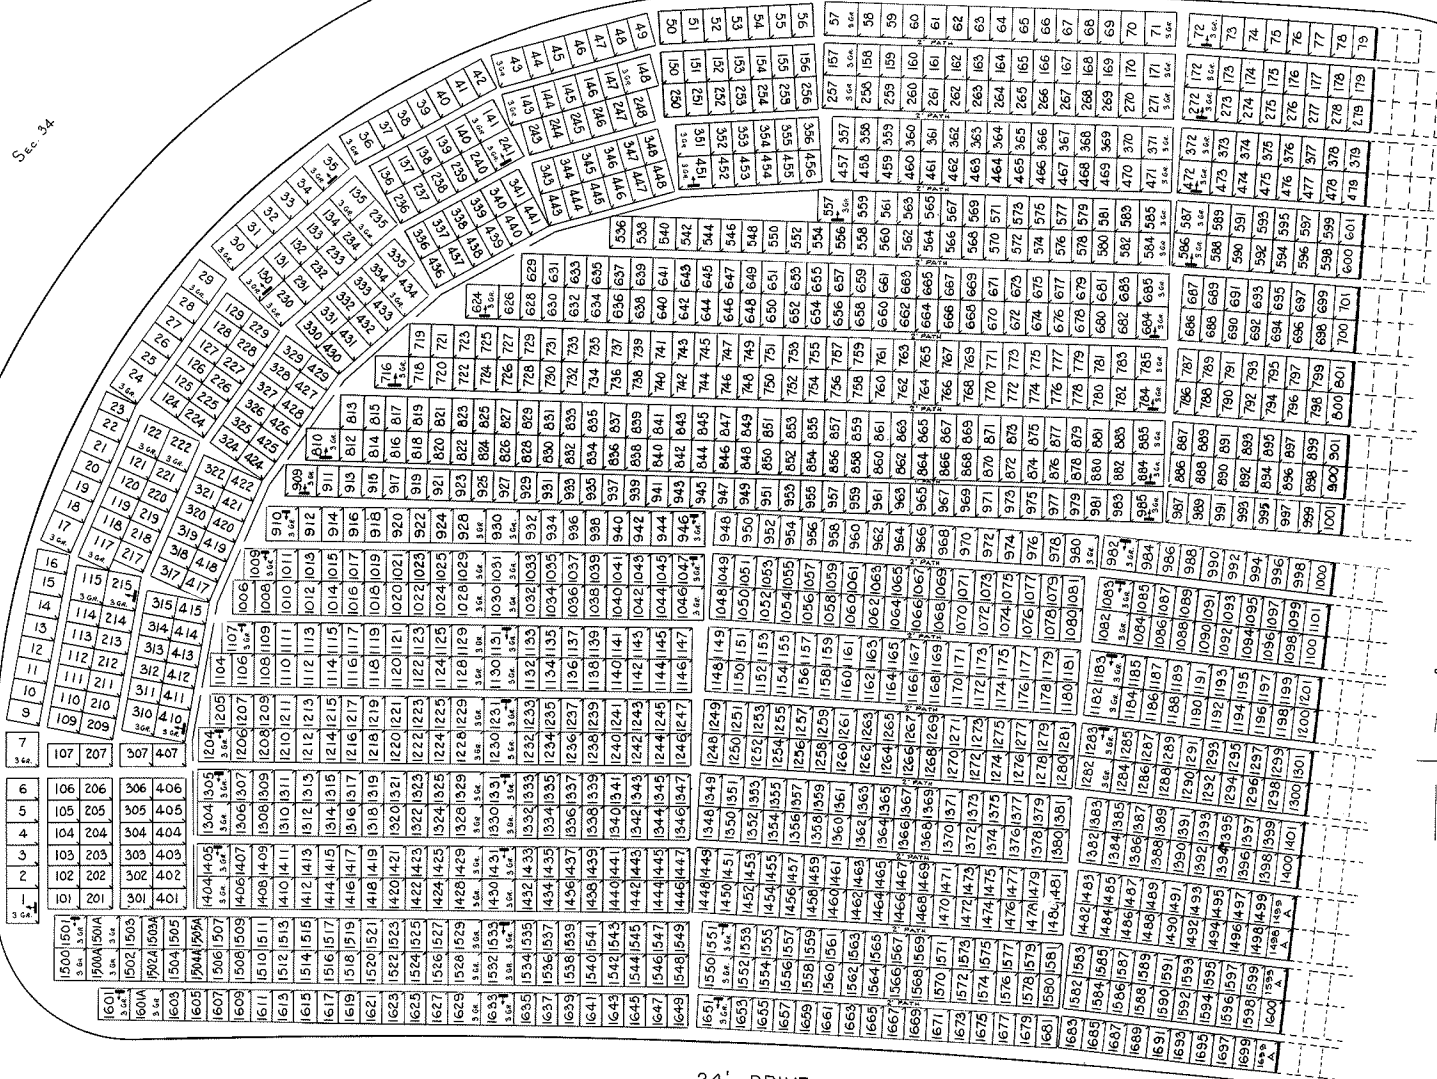

NOTE: THE LOT NUMBER IS PLACED IN THE UPPER RIGHT HAND CORNER OF LOTS AS YOU FACE THE LOT AND IS INDICATED THUS

LOCATION OF GR. MARKER SHOWN THUS T
ARROW INDICATES DIRECTION GRAVE MARKERS WILL FACE.

ALL 2 GR. LOTS ARE 6' X 9'
ALL 3 GR. LOTS ARE 9' X 9'

LOT SUMMARY
1438 2 GR LOTS
90 3 GR. LOTS
1528 TOTAL LOTS

24' DRIVE

HOLY CROSS CEMETERY
CLEVELAND, OHIO
EAST PART
SECTION 32

24' DRIVE

24' DRIVE

Sec. 34

NOTE:
 THE LOT NUMBER IS PLACED IN THE UPPER
 RIGHT HAND CORNER OF LOTS AS YOU FACE
 THE LOT AND IS INDICATED THUS

LOCATION OF GR. MARKER SHOWN THUS 
 ARROW INDICATES DIRECTION GRAVE
 MARKERS WILL FACE.

ALL LOTS ARE 2 GRAVE LOTS EXCEPT
 WHERE OTHERWISE NOTED.

ALL 2 GR. LOTS ARE 6' X 9'
 ALL 3 GR. LOTS ARE 9' X 9'

LOT SUMMARY
 1290 2 GR. LOTS
 112 3 GR. LOTS
 1402 TOTAL LOTS

24' DRIVE

Sec. 35

HOLY CROSS CEMETERY
 CLEVELAND, OHIO
 WEST PART
SECTION 32
 SCALE: 1" = 20' TH FEB. 21, 1973

Rev. 1-16-66
 Rev. 7-24-75