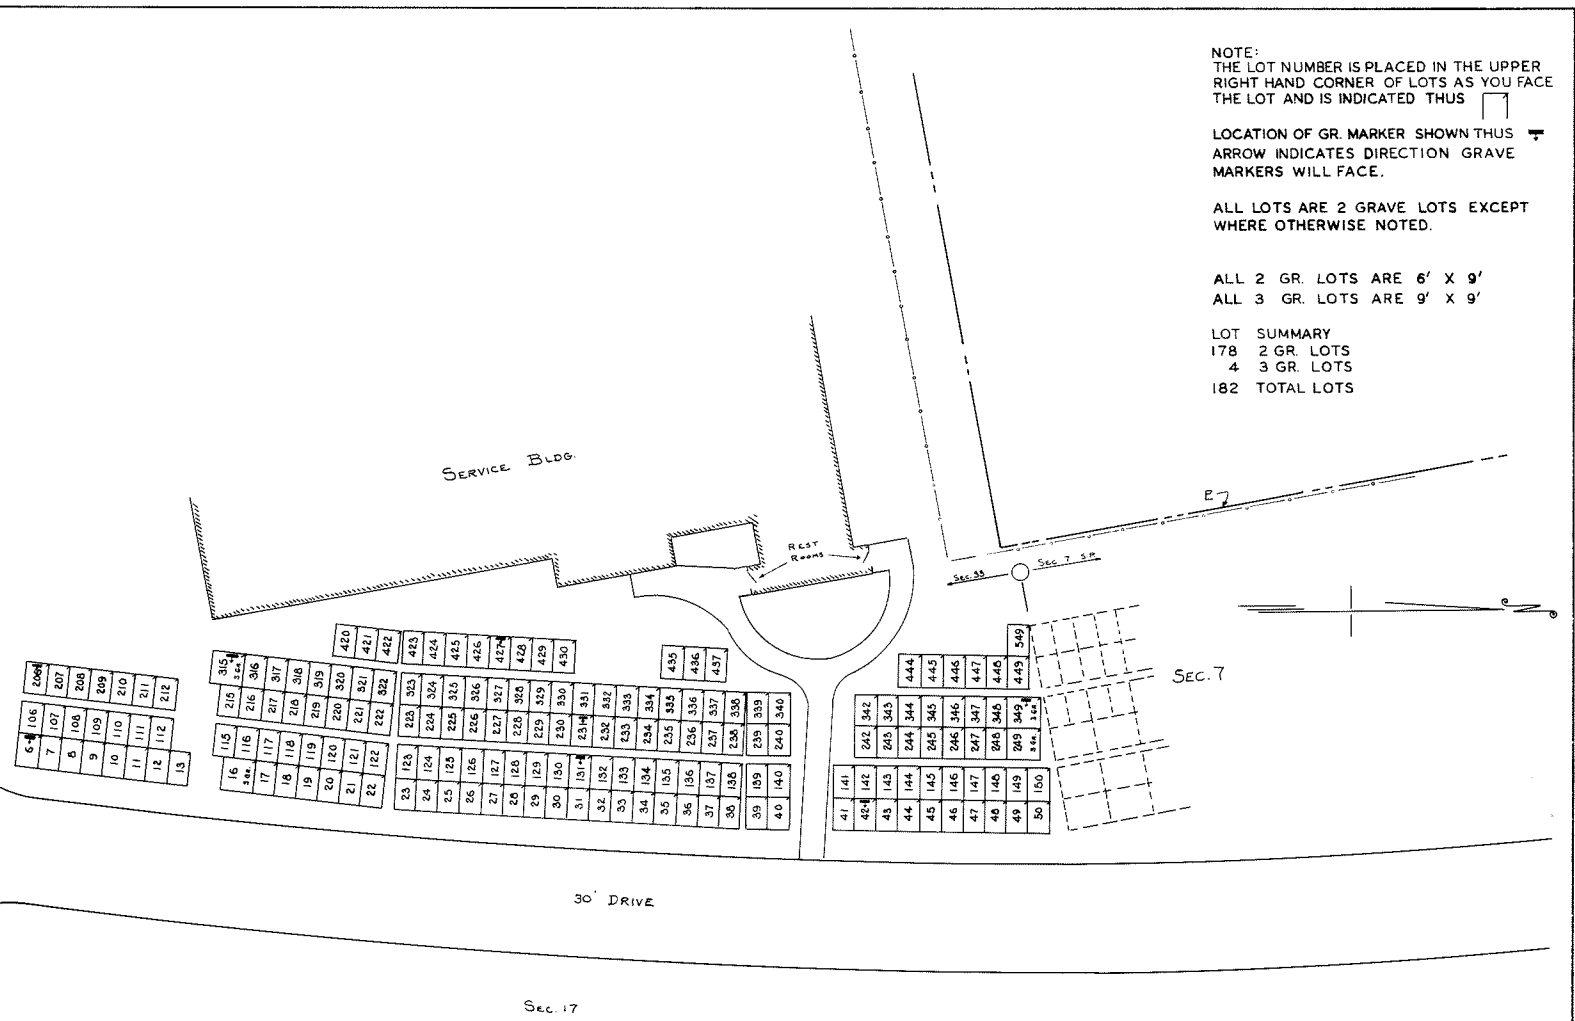

NOTE:  
 THE LOT NUMBER IS PLACED IN THE UPPER  
 RIGHT HAND CORNER OF LOTS AS YOU FACE  
 THE LOT AND IS INDICATED THUS 

LOCATION OF GR. MARKER SHOWN THUS   
 ARROW INDICATES DIRECTION GRAVE  
 MARKERS WILL FACE.

ALL LOTS ARE 2 GRAVE LOTS EXCEPT  
 WHERE OTHERWISE NOTED.

ALL 2 GR. LOTS ARE 6' X 9'  
 ALL 3 GR. LOTS ARE 9' X 9'

LOT SUMMARY  
 178 2 GR. LOTS  
 4 3 GR. LOTS  
 182 TOTAL LOTS

HOLY CROSS CEMETERY  
 CLEVELAND OHIO  
**SECTION 33**  
 SCALE: 1" = 20' T.H. FEB. 7, 1976

LOT SUMMARY:  
566 2 GR. LOTS  
31 3 GR. LOTS  
597 TOTAL LOTS

HOLY CROSS CEMETERY  
CLEVELAND, OHIO  
SOUTH PART  
SECTION 34

S.P. Sec 34 M.P. Sec 34

M.P. Sec 34 N.P. Sec 34

S.P. Sec 34 M.P. Sec 34

M.P. Sec 34 N.P. Sec 34

Sec. 35

Sec. 32

NOTE:  
 THE LOT NUMBER IS PLACED IN THE UPPER RIGHT HAND CORNER OF LOTS AS YOU FACE THE LOTS AND IS INDICATED THUS [Diagram showing lot number placement]

LOCATION OF GRAVE MARKERS SHOWN THUS [Diagram showing grave marker symbols] ARROW INDICATES DIRECTION GRAVE MARKERS WILL FACE.