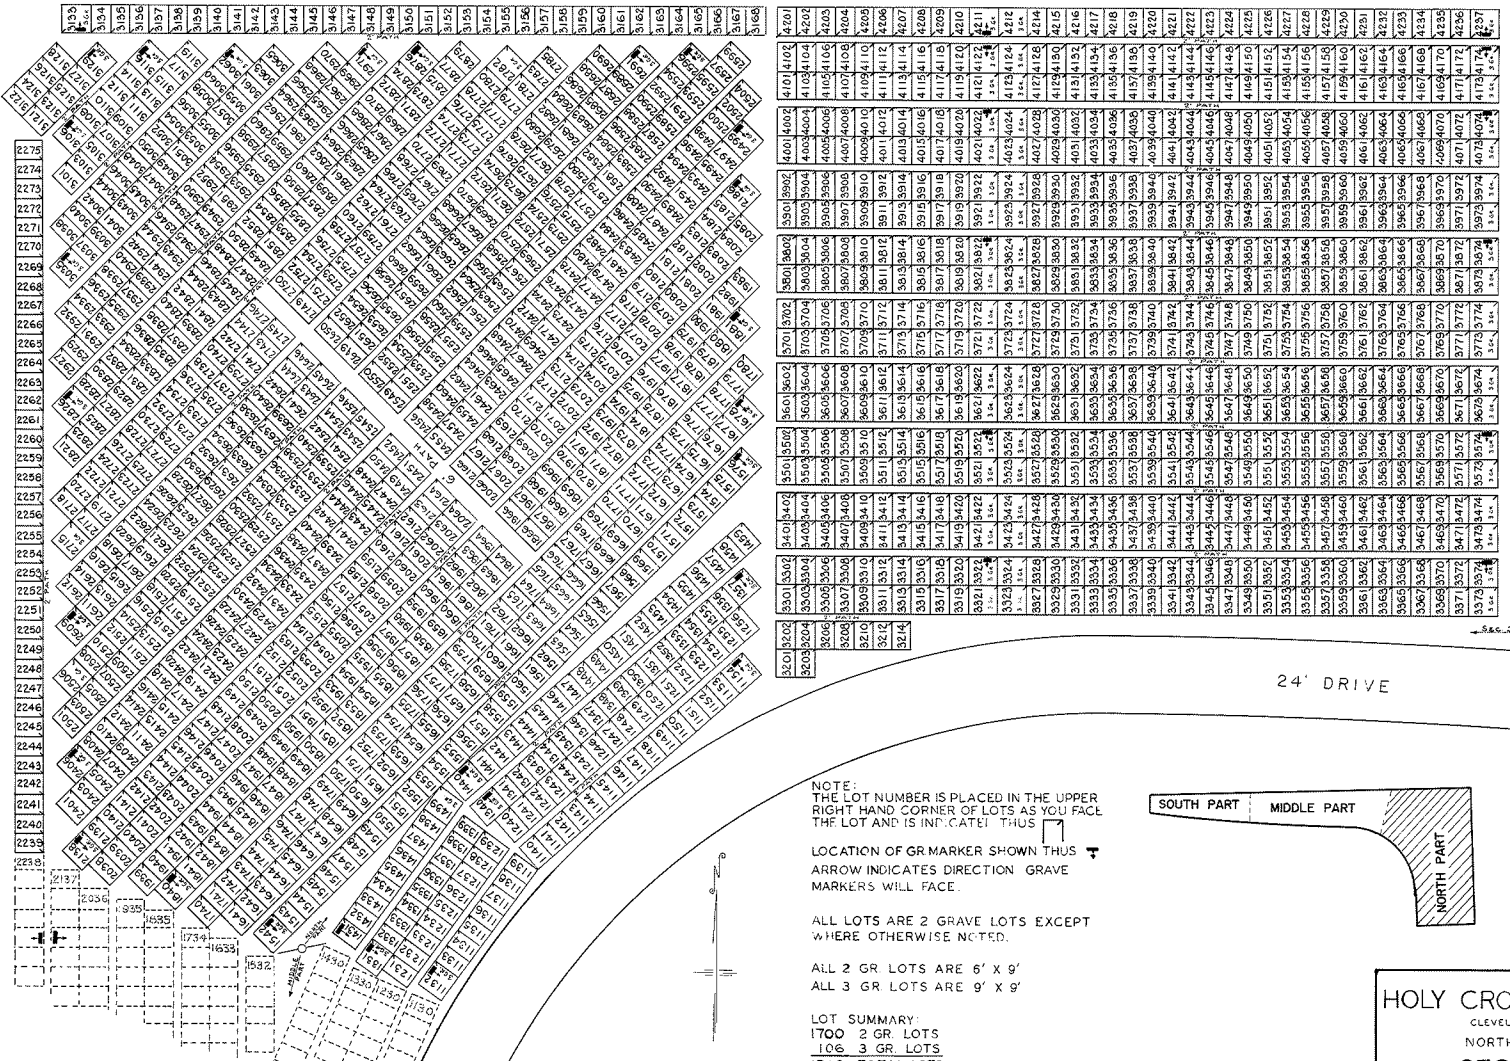

SEC. 32 SEC. 33
FRONT

SEC. 34 SEC. 33

NOTE:
THE LOT NUMBER IS PLACED IN THE UPPER
RIGHT HAND CORNER OF LOTS AS YOU FACE
THE LOT AND IS INDICATED THUS

LOCATION OF GR MARKER SHOWN THUS
ARROW INDICATES DIRECTION GRAVE
MARKERS WILL FACE.

ALL LOTS ARE 2 GRAVE LOTS EXCEPT
WHERE OTHERWISE NOTED.

ALL 2 GR LOTS ARE 6' X 9'
ALL 3 GR LOTS ARE 9' X 9'

LOT SUMMARY:
1700 2 GR. LOTS
106 3 GR. LOTS
1806 TOTAL LOTS

HOLY CROSS CEMETERY
CLEVELAND, OHIO
NORTH PART
SECTION 34

REV. 0 3-14-74
REV. 0 1-15-86
REV. 0 6-27-88
SCALE: 1" = 20' T.M. JAN. 3, 1974