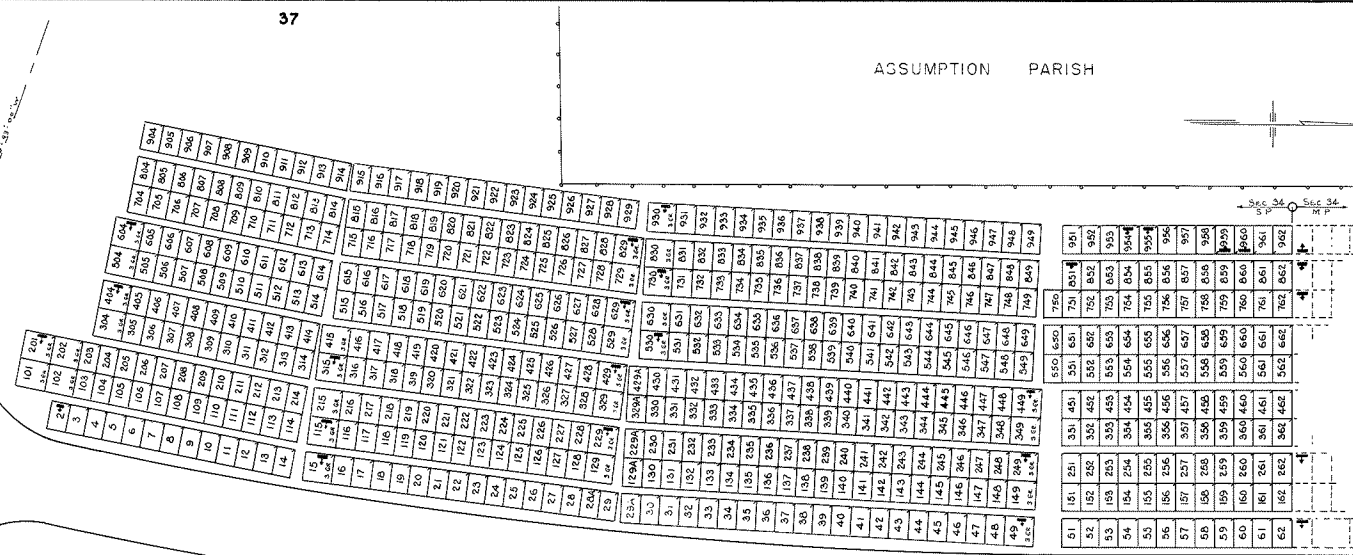

NOTE:  
 THE LOT NUMBER IS PLACED IN THE UPPER  
 RIGHT HAND CORNER OF LOTS AS YOU FACE  
 THE LOT AND IS INDICATED THUS 

LOCATION OF GR. MARKER SHOWN THUS   
 ARROW INDICATES DIRECTION GRAVE  
 MARKERS WILL FACE.

ALL LOTS ARE 2 GRAVE LOTS EXCEPT  
 WHERE OTHERWISE NOTED.

ALL 2 GR. LOTS ARE 6' X 9'  
 ALL 3 GR. LOTS ARE 9' X 9'

LOT SUMMARY  
 178 2 GR. LOTS  
 4 3 GR. LOTS  
 182 TOTAL LOTS

HOLY CROSS CEMETERY  
 CLEVELAND OHIO  
**SECTION 33**  
 SCALE: 1" = 20' T.H. FEB. 7, 1976

ASSUMPTION PARISH

39

36

35

NOTE:  
THE LOT NUMBER IS PLACED IN THE UPPER RIGHT  
HAND CORNER OF LOT AS YOU FACE THE LOT  
AND IS INDICATED THIS

LOCATION OF GR. MARKERS SHOWN THUS ARROW INDICATES DIRECTION GR. MARKERS FACE  
ALL LOTS ARE 2 GR. LOTS EXCEPT AS NOTED.  
ALL 2 GRAVE LOTS ARE 6' X 9'  
ALL 3 GRAVE LOTS ARE 9' X 9'

LOT SUMMARY:  
566 2 GR. LOTS  
31 3 GR. LOTS  
597 TOTAL LOTS

HOLY CROSS CEMETERY  
CLEVELAND, OHIO  
SOUTH PART  
SECTION 34

S.P. Sec 34 M.P. Sec 34

M.P. Sec 34 N.P. Sec 34

S.P. Sec 34 M.P. Sec 34

M.P. Sec 34 N.P. Sec 34