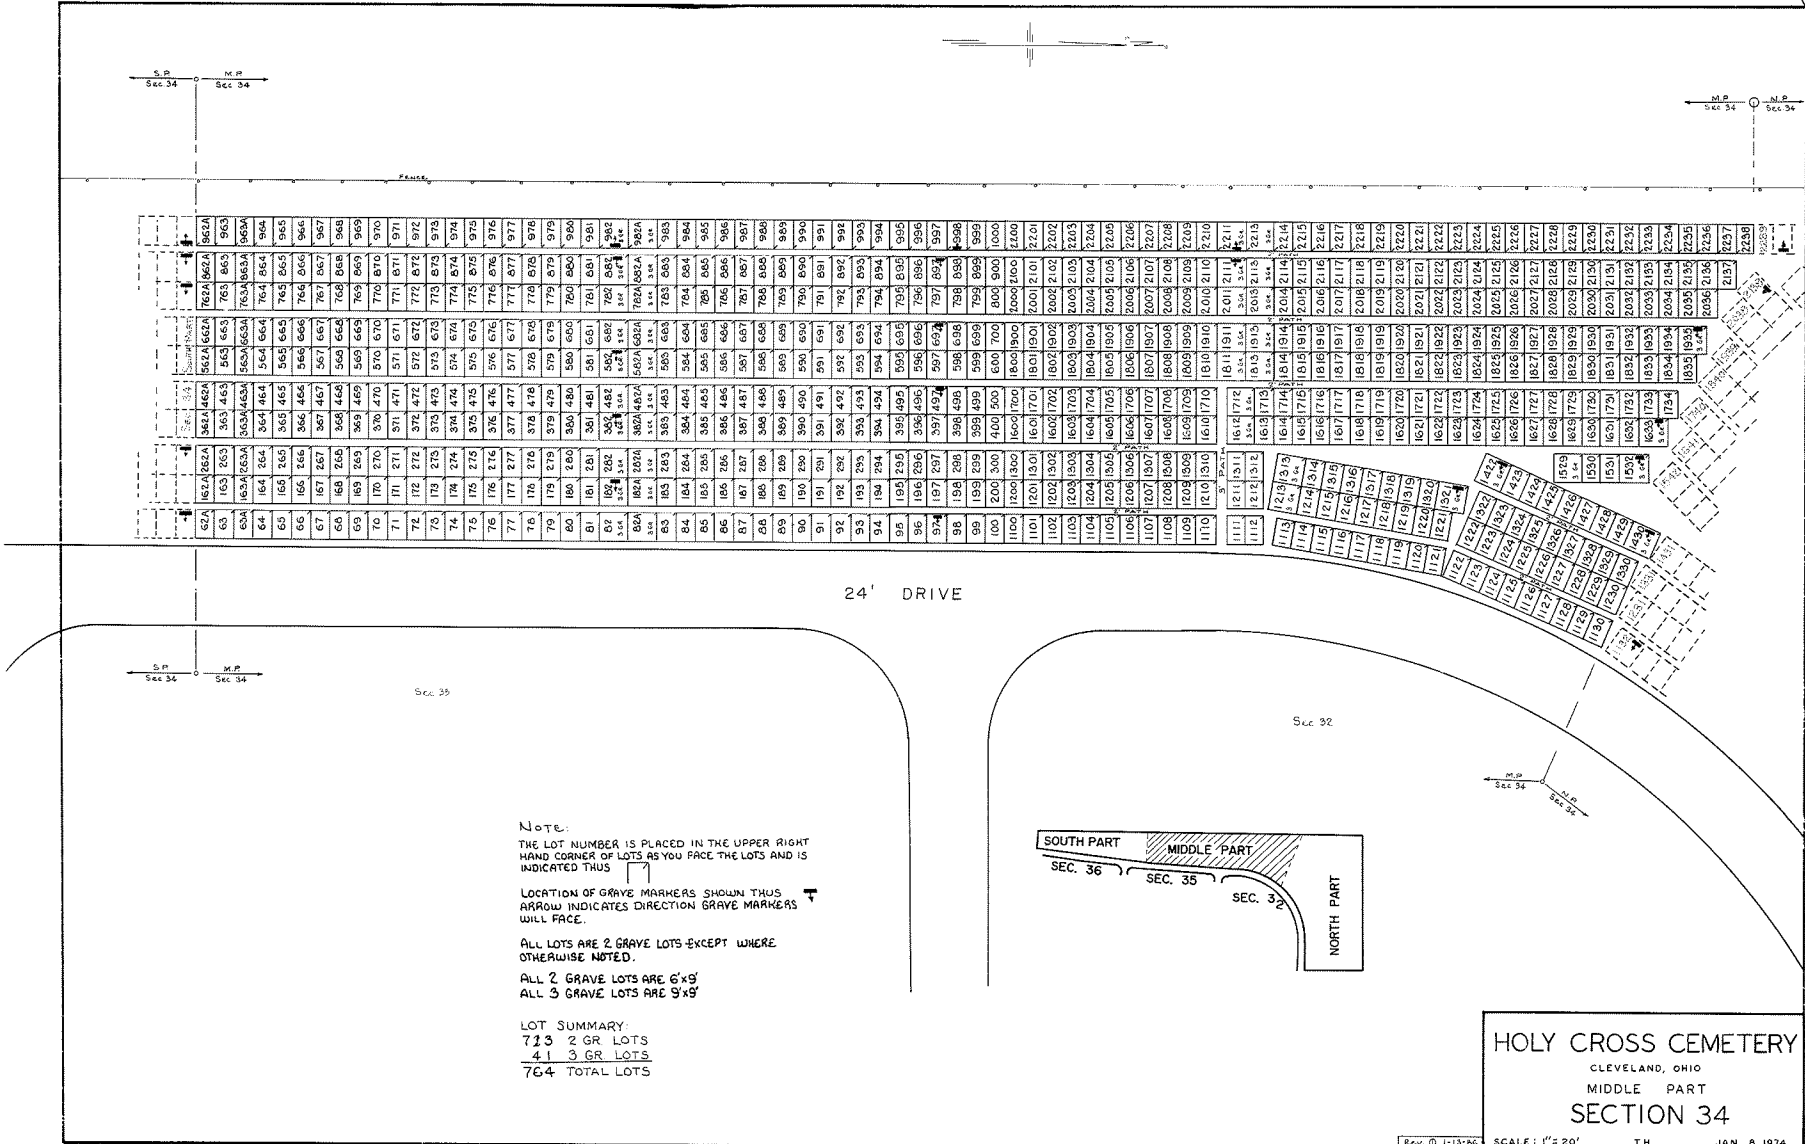

NOTE:  
 THE LOT NUMBER IS PLACED IN THE UPPER  
 RIGHT HAND CORNER OF LOTS AS YOU FACE  
 THE LOT AND IS INDICATED THUS 

LOCATION OF GR. MARKER SHOWN THUS   
 ARROW INDICATES DIRECTION GRAVE  
 MARKERS WILL FACE.

ALL LOTS ARE 2 GRAVE LOTS EXCEPT  
 WHERE OTHERWISE NOTED.

ALL 2 GR. LOTS ARE 6' X 9'  
 ALL 3 GR. LOTS ARE 9' X 9'

LOT SUMMARY  
 178 2 GR. LOTS  
 4 3 GR. LOTS  
 182 TOTAL LOTS

HOLY CROSS CEMETERY  
 CLEVELAND OHIO  
**SECTION 33**  
 SCALE: 1" = 20' T.H. FEB. 7, 1976

ASSUMPTION PARISH

39

36

35

NOTE:  
THE LOT NUMBER IS PLACED IN THE UPPER RIGHT  
HAND CORNER OF LOT AS YOU FACE THE LOT  
AND IS INDICATED THIS

LOCATION OF GR. MARKERS SHOWN THUS ARROW INDICATES DIRECTION GR. MARKERS FACE  
ALL LOTS ARE 2 GR. LOTS EXCEPT AS NOTED.  
ALL 2 GRAVE LOTS ARE 6' X 9'  
ALL 3 GRAVE LOTS ARE 9' X 9'

LOT SUMMARY:  
566 2 GR. LOTS  
31 3 GR. LOTS  
597 TOTAL LOTS

HOLY CROSS CEMETERY  
CLEVELAND, OHIO  
SOUTH PART  
SECTION 34

S.P. Sec 34 M.P. Sec 34

M.P. Sec 34 N.P. Sec 34

S.P. Sec 34 M.P. Sec 34

M.P. Sec 34 N.P. Sec 34