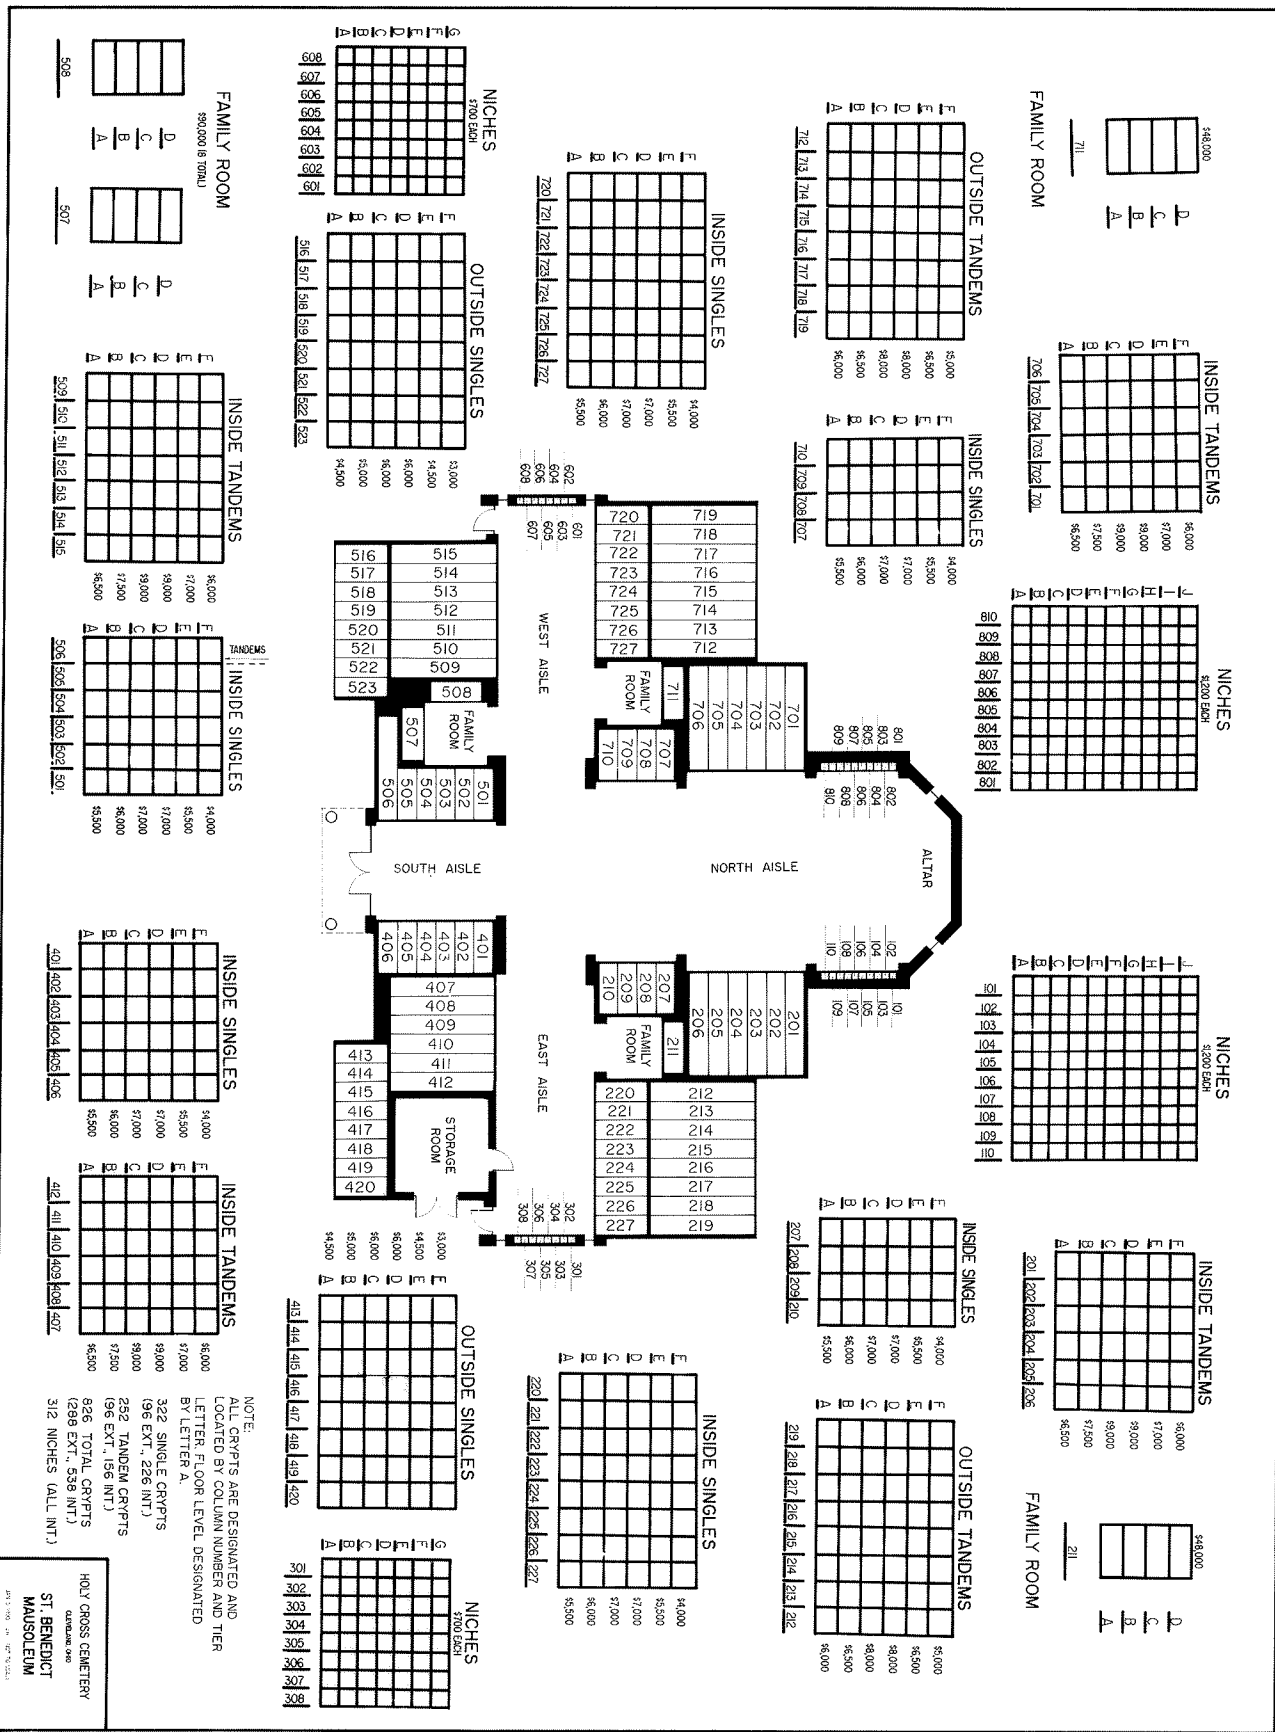

NOTE:
ALL CRYPTS ARE DESIGNATED AND
LOCATED BY COLUMN NUMBER AND TIER
LETTER, FLOOR LEVEL DESIGNATED
BY LETTER A.

322 SINGLE CRYPTS
(96 EXT., 226 INT.)

252 TANDEM CRYPTS
(96 EXT., 196 INT.)

826 TOTAL CRYPTS
(288 EXT., 538 INT.)

312 NICHES (ALL INT.)

HOLY CROSS CEMETERY
GRANITE AND
ST. BENEDICT
MAUSOLEUM
1411 S. 1700 E. - 47° 17' 22" N