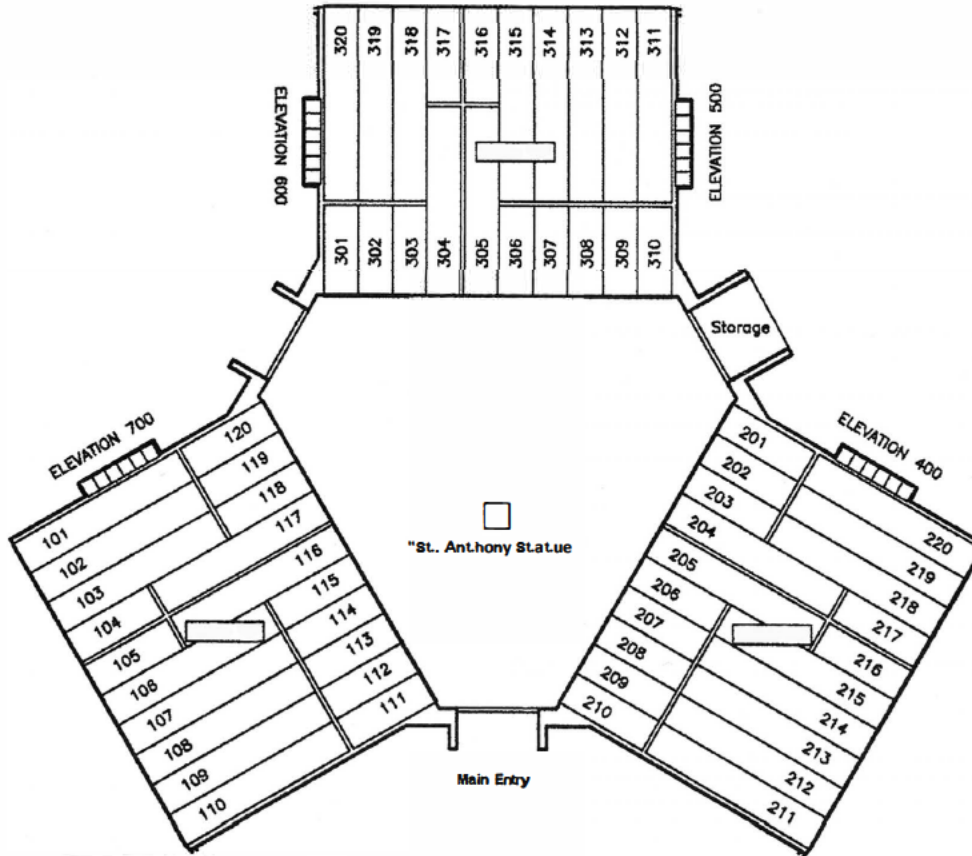

St. Anthony Mausoleum
450 CRYPT, 192 NICHE MAUSOLEUM
All Souls Cemetery
Chardon, Ohio

No.	DATE	REVISION
Division of Cleveland Catholic Cemeteries Association 10000 Miles Ave., Cleveland, Ohio 44199 216.641.3975 FAX: 216.641.6212		
St. Elizabeth Ann Seton Mausoleum SECTION 4 ALL SOULS CEMETERY Catholic Cemeteries Association 10366 Chardon Road		
SHEET NAME:		
DATE:		
PROJECT No.:		