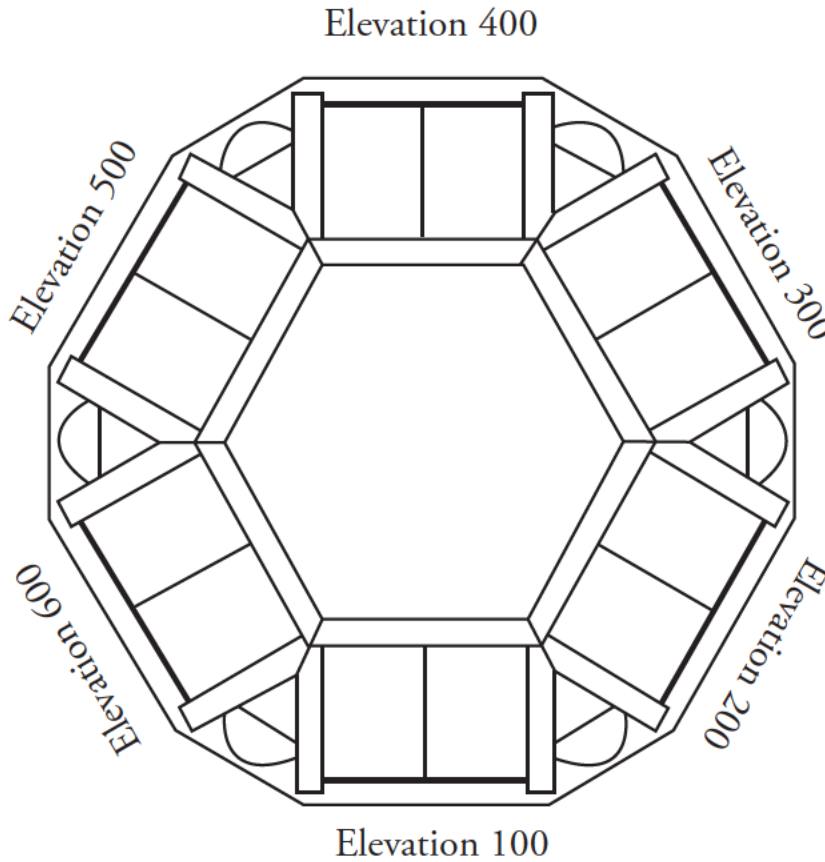

F	F
E	E
D	D
C	C
B	B
A	A
101	102

Elevation 100

F	F
E	E
D	D
C	C
B	B
A	A
201	202

Elevation 200

F	F
E	E
D	D
C	C
B	B
A	A
301	302

Elevation 300

F	F
E	E
D	D
C	C
B	B
A	A
401	402

Elevation 400

F	F
E	E
D	D
C	C
B	B
A	A
501	502

Elevation 500

F	F
E	E
D	D
C	C
B	B
A	A
601	602

Elevation 600

Elevation 100 faces West.
Niche internal dimensions 11" x 10.5" x 11.5"

ALL SOULS CEMETERY
CATHOLIC CEMETERIES ASSOCIATION