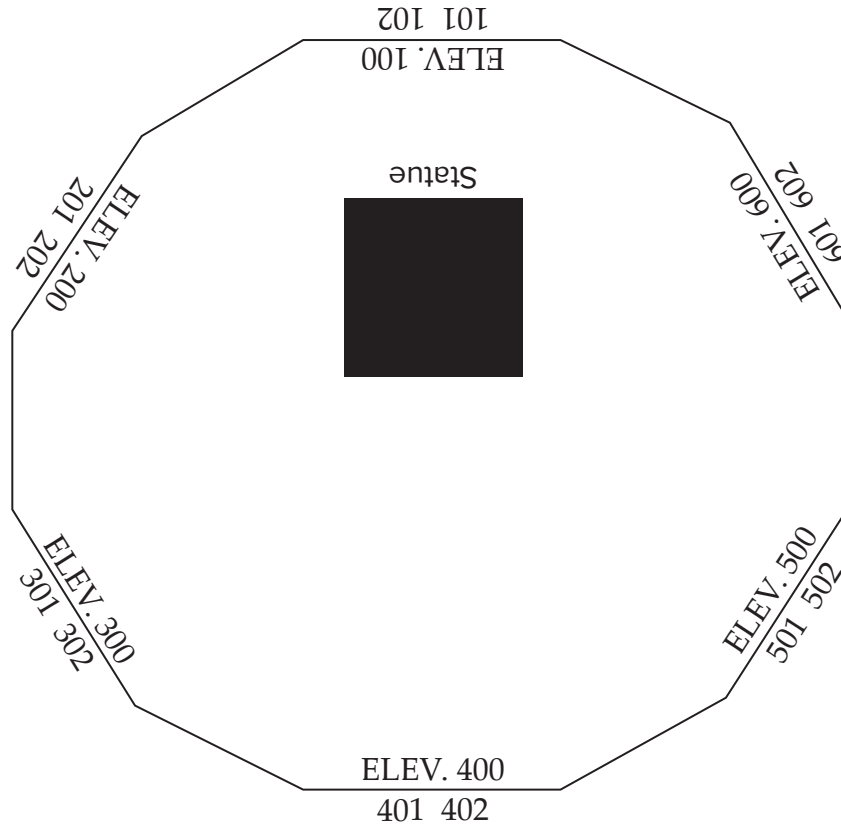

# SACRED HEART SEC 35 ALL SOULS CEMETERY

F	F
E	E
D	D
C	C
B	B
A	A
101	102

Elevation 100

F	F
E	E
D	D
C	C
B	B
A	A
201	202

Elevation 200

F	F
E	E
D	D
C	C
B	B
A	A
301	302

Elevation 300

Elevation 100 faces North.  
Niche internal dimensions 11" x 11" x 11.5"