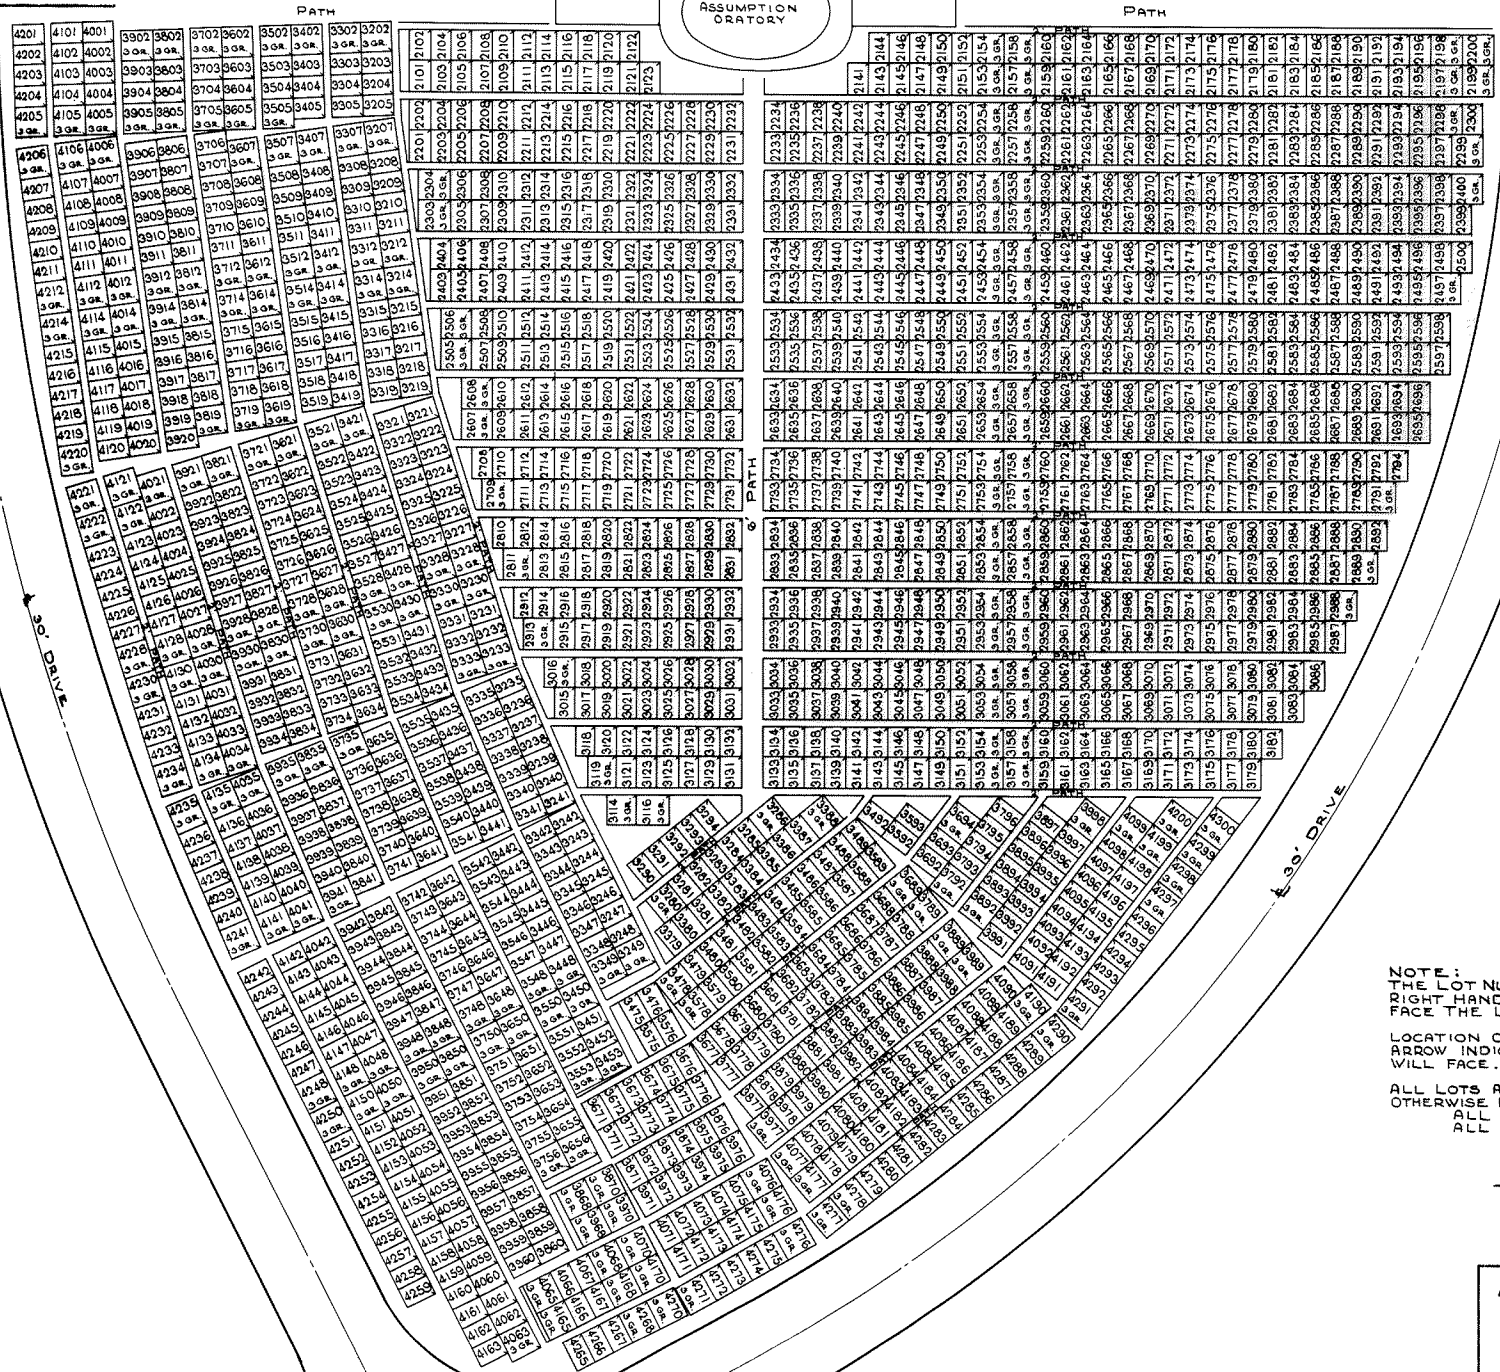

NOTE:
 THE LOT NUMBER IS FOUND IN THE UPPER RIGHT
 HAND CORNER OF THE LOTS AS YOU FACE THE
 LOTS AND IS INDICATED THUS ↗

LOCATION OF GRAVE MARKERS SHOWN THUS
 ARROW INDICATES DIRECTION GRAVE MARKERS
 WILL FACE. ↖

ALL LOTS ARE 2 GRAVE LOTS EXCEPT WHERE
 OTHERWISE NOTED.
 ALL 2 GRAVE LOTS ARE 6'X9'
 ALL 3 GRAVE LOTS ARE 9'X9'

LOT SUMMARY
 1375 - 2 GRAVE LOTS
 172 - 3 GRAVE LOTS
 1547 - TOTAL LOTS

ALL SAINTS CEMETERY
 NORTHFIELD, OHIO
 NORTH PART
SECTION 16
 SCALE 1"=20' G.C.A. DEC. 1963

SEE NORTH PART

SEE NORTH PART

NOTE:
 THE LOT NUMBER IS FOUND IN THE UPPER
 RIGHT HAND CORNER OF THE LOTS AS YOU
 FACE THE LOTS AND IS INDICATED THUS

LOCATION OF GRAVE MARKERS SHOWN THUS
 ARROW INDICATES DIRECTION GRAVE MARKERS
 WILL FACE.

ALL LOTS ARE 2 GRAVE LOTS EXCEPT WHERE
 OTHERWISE NOTED.
 ALL 2 GRAVE LOTS ARE 6'x9'
 ALL 3 GRAVE LOTS ARE 9'x9'

LOT SUMMARY
 1510 - 2 GRAVE LOTS
 333 - 3 GRAVE LOTS
 1743 - TOTAL LOTS

ALL SAINTS CEMETERY
 NORTHFIELD, OHIO
 SOUTH PART
SECTION 16
 SCALE 1"=20' G.C.A. DEC. 1963