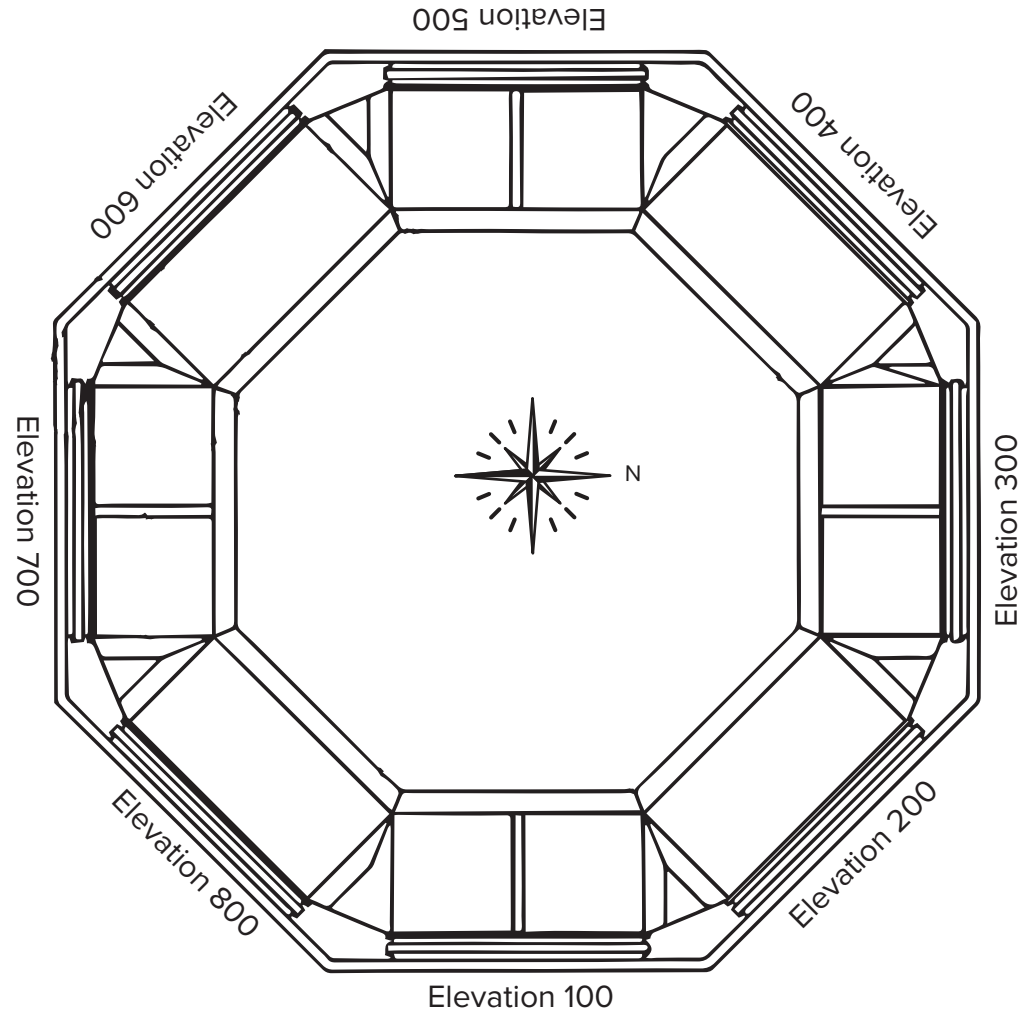

F	F
E	E
D	D
C	C
B	B
A	A
301	302

Elevation 300

F	F
E	E
D	D
C	C
B	B
A	A
701	702

Elevation 700

F
E
D
C
B
A
401

Elevation 400

F
E
D
C
B
A
801

Elevation 800

All Tandem Niches
Niche internal dimensions 25" x 14" x 11.5"

ALL SAINTS CEMETERY
CATHOLIC CEMETERIES ASSOCIATION
 Section 2 - St. Paul Columbarium