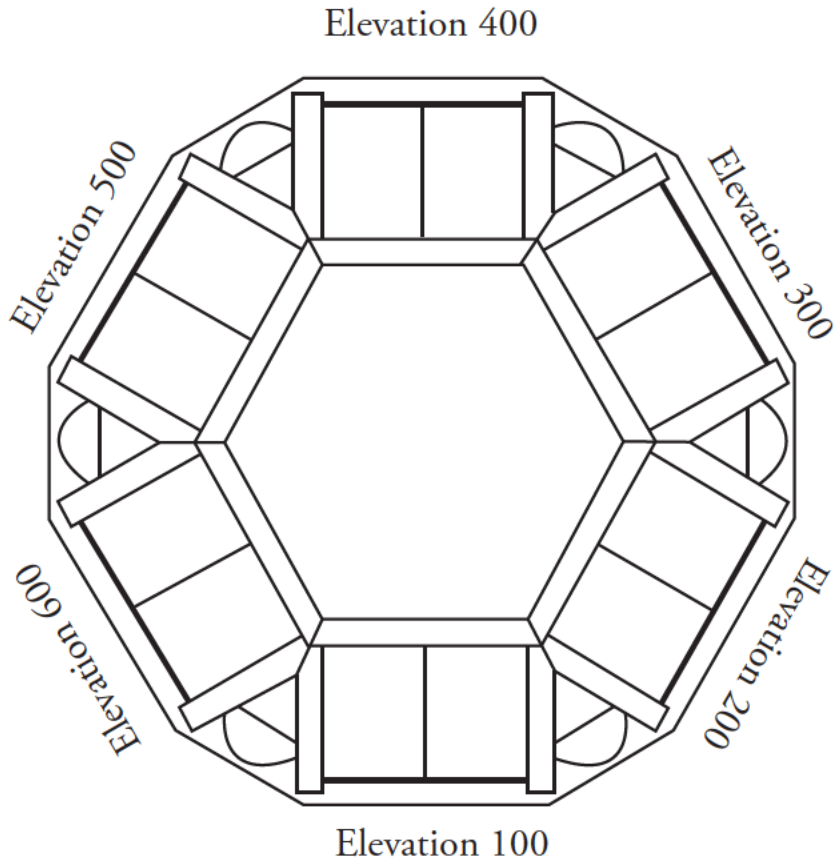

F	F
E	E
D	D
C	C
B	B
A	A
101	102

Elevation 100

F	F
E	E
D	D
C	C
B	B
A	A
201	202

Elevation 200

F	F
E	E
D	D
C	C
B	B
A	A
301	302

Elevation 300

F	F
E	E
D	D
C	C
B	B
A	A
401	402

Elevation 400

F	F
E	E
D	D
C	C
B	B
A	A
501	502

Elevation 500

F	F
E	E
D	D
C	C
B	B
A	A
601	602

Elevation 600

Elevation 100 faces West.
Niche internal dimensions 11" x 10.5" x 11.5"

ALL SAINTS CEMETERY
CATHOLIC CEMETERIES ASSOCIATION

Section 30
Our Lady Queen of
Heaven Columbarium