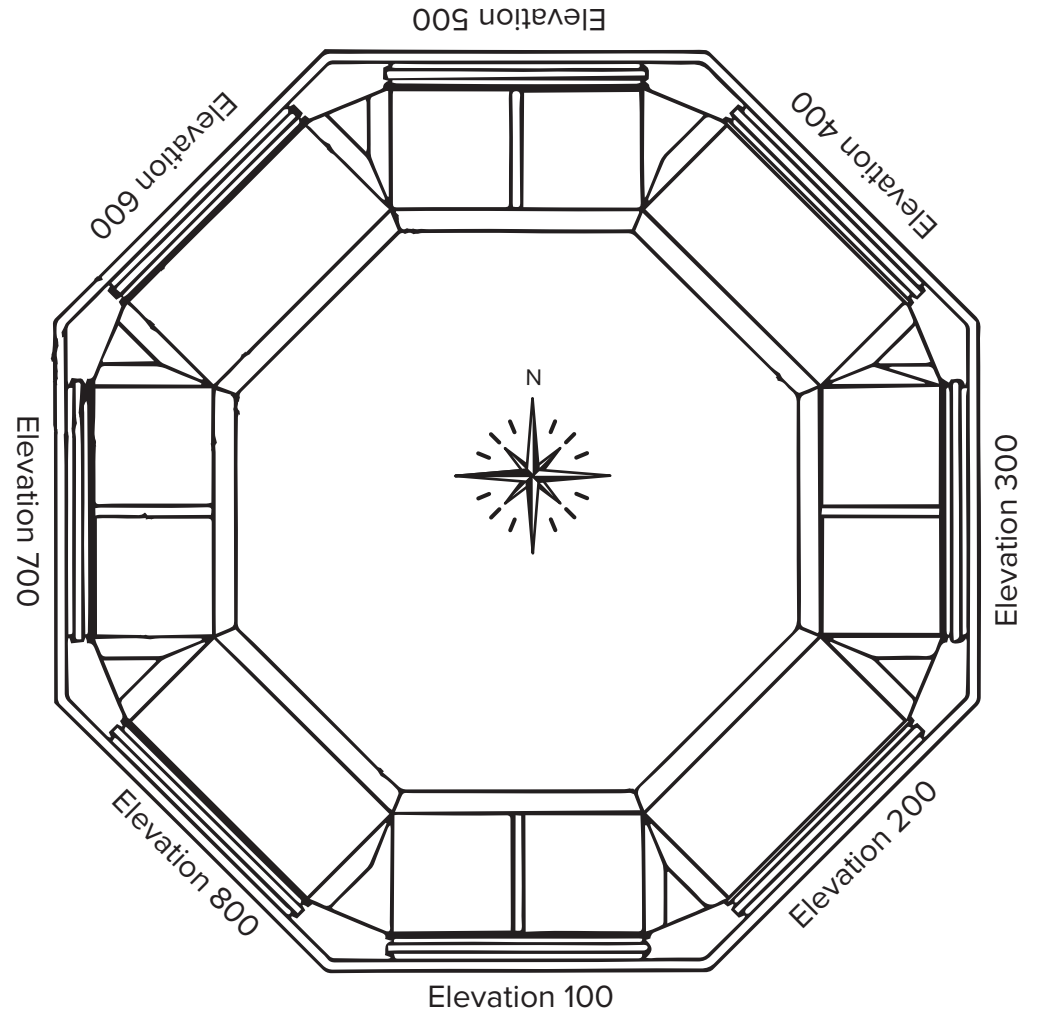

F	F
E	E
D	D
C	C
B	B
A	A
301	302

Elevation 300

F	F
E	E
D	D
C	C
B	B
A	A
701	702

Elevation 700

F
E
D
C
B
A
401

Elevation 400

F
E
D
C
B
A
801

Elevation 800

All Tandem Niches
Niche internal dimensions 25" x 14" x 11.5"

CALVARY CEMETERY
CATHOLIC CEMETERIES ASSOCIATION
 Section 14 - Sacred Heart Columbarium