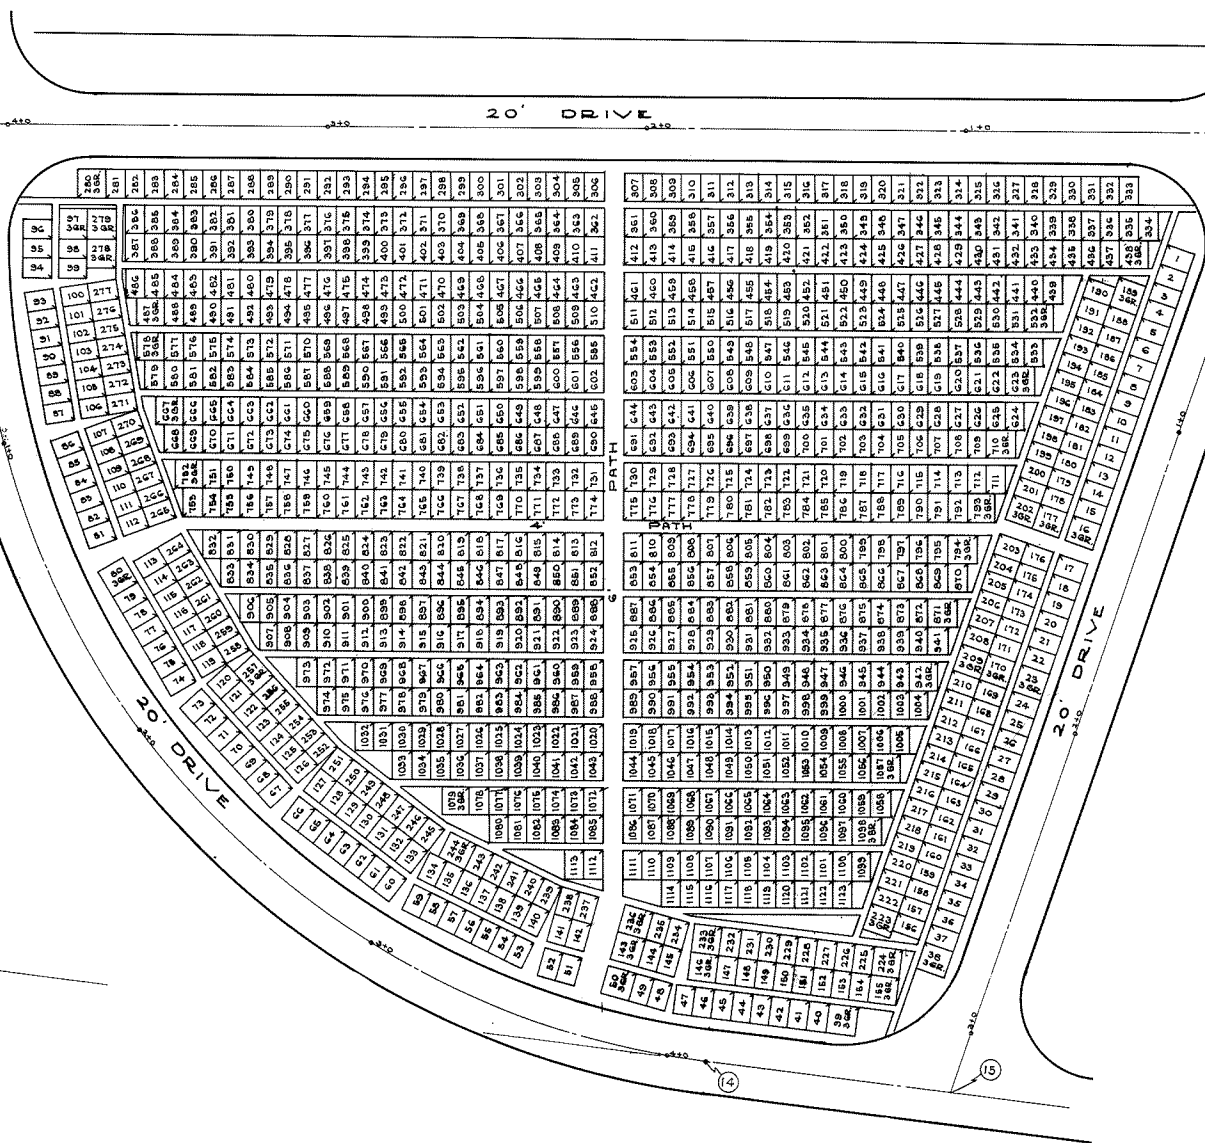

20
15

20' DRIVE

10

NOTE
 The Lot Marker is found in The Upper Right Hand Corner Of Lots As You Face The Section And Are Indicated Thus []

All Lots Are 2 Grave Lots Except Where Otherwise Noted.
 All 2 Grave Lots Are 6x9'
 All 3 Grave Lots Are 9x9'

LOT SUMMARY
 1086 2 GR. LOTS
 37 3 GR. LOTS
 1735 TOTAL LOTS

CATHOLIC CEMETERIES ASSOC.
 CALVARY CEMETERY
 LORAIN, OHIO
SECTION 10
 SCALE 1"=20' G.C.A. SEPT. 14, 1951