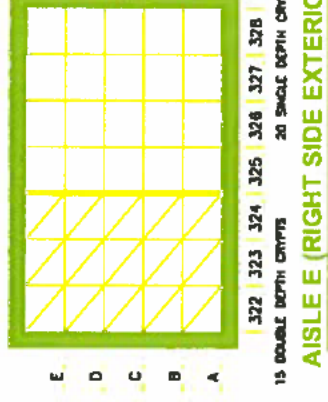

OUR LADY OF GUADALUPE  
 MAUSOLEUM  
 SEC. 14  
 CALVARY CEMETERY

48 NICHE UNIT  
ELEVATION 700  
COLUMN 701 DOOR SIDE

48 NICHE UNIT  
ELEVATION 600  
COLUMN 606 DOOR SIDE

NICHE SIZES (W x H)

ELEVATION	QTY.	SIZE
600, 700	96	12"x12"x12"

ELEVATION LEFT  
48 NICHES

ELEVATION CENTER  
56 NICHES

ELEVATION RIGHT  
48 NICHES