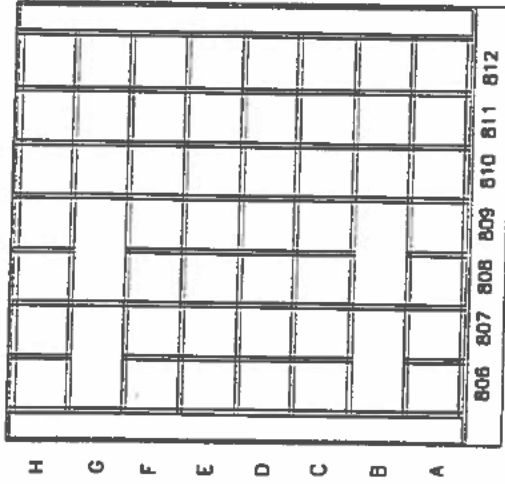

OUR LADY OF GUADALUPE  
 MAUSOLEUM  
 SEC. 14  
 CALVARY CEMETERY

48 NICHE UNIT  
ELEVATION 700  
COLUMN 701 DOOR SIDE

48 NICHE UNIT  
ELEVATION 600  
COLUMN 606 DOOR SIDE

NICHE SIZES (W x H)

ELEVATION	QTY.	SIZE
600, 700	96	12"x12"x12"

ELEVATION LEFT  
48 NICHES

ELEVATION CENTER  
56 NICHES

ELEVATION RIGHT  
48 NICHES