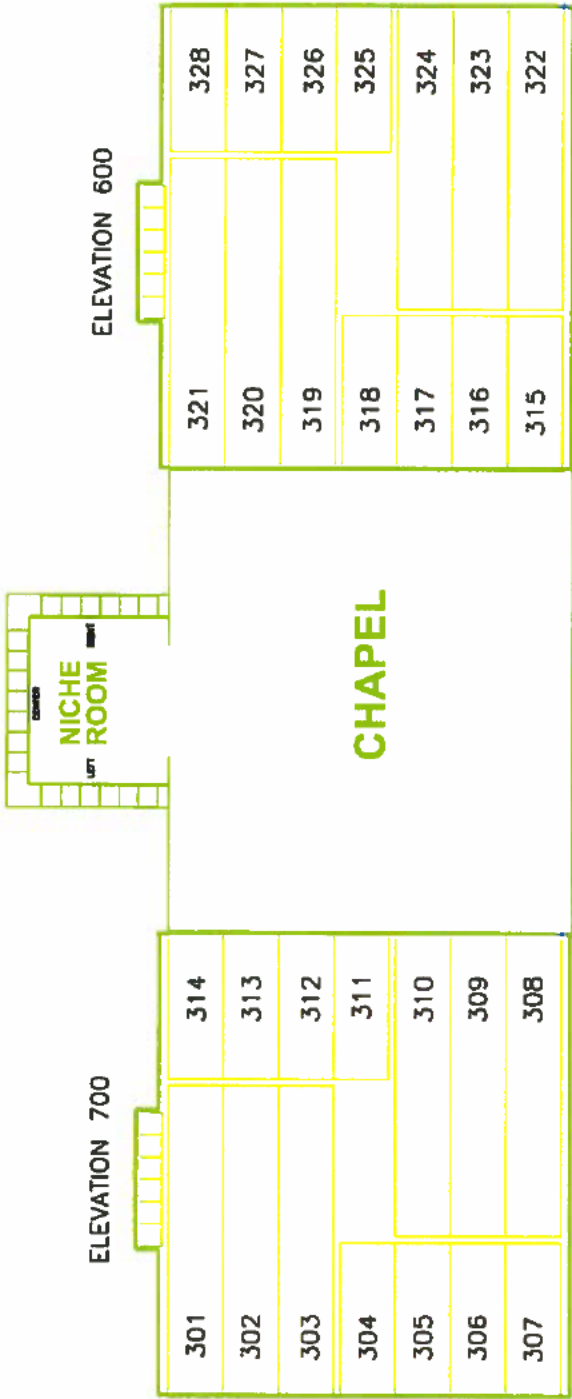

OUR LADY OF GUADALUPE  
 MAUSOLEUM  
 SEC. 14  
 CALVARY CEMETERY

48 NICHE UNIT  
ELEVATION 700  
COLUMN 701 DOOR SIDE

48 NICHE UNIT  
ELEVATION 600  
COLUMN 606 DOOR SIDE

NICHE SIZES (W x H)

ELEVATION	QTY.	SIZE
600, 700	96	12"x12"x12"

ELEVATION LEFT  
48 NICHES

ELEVATION CENTER  
56 NICHES

ELEVATION RIGHT  
48 NICHES