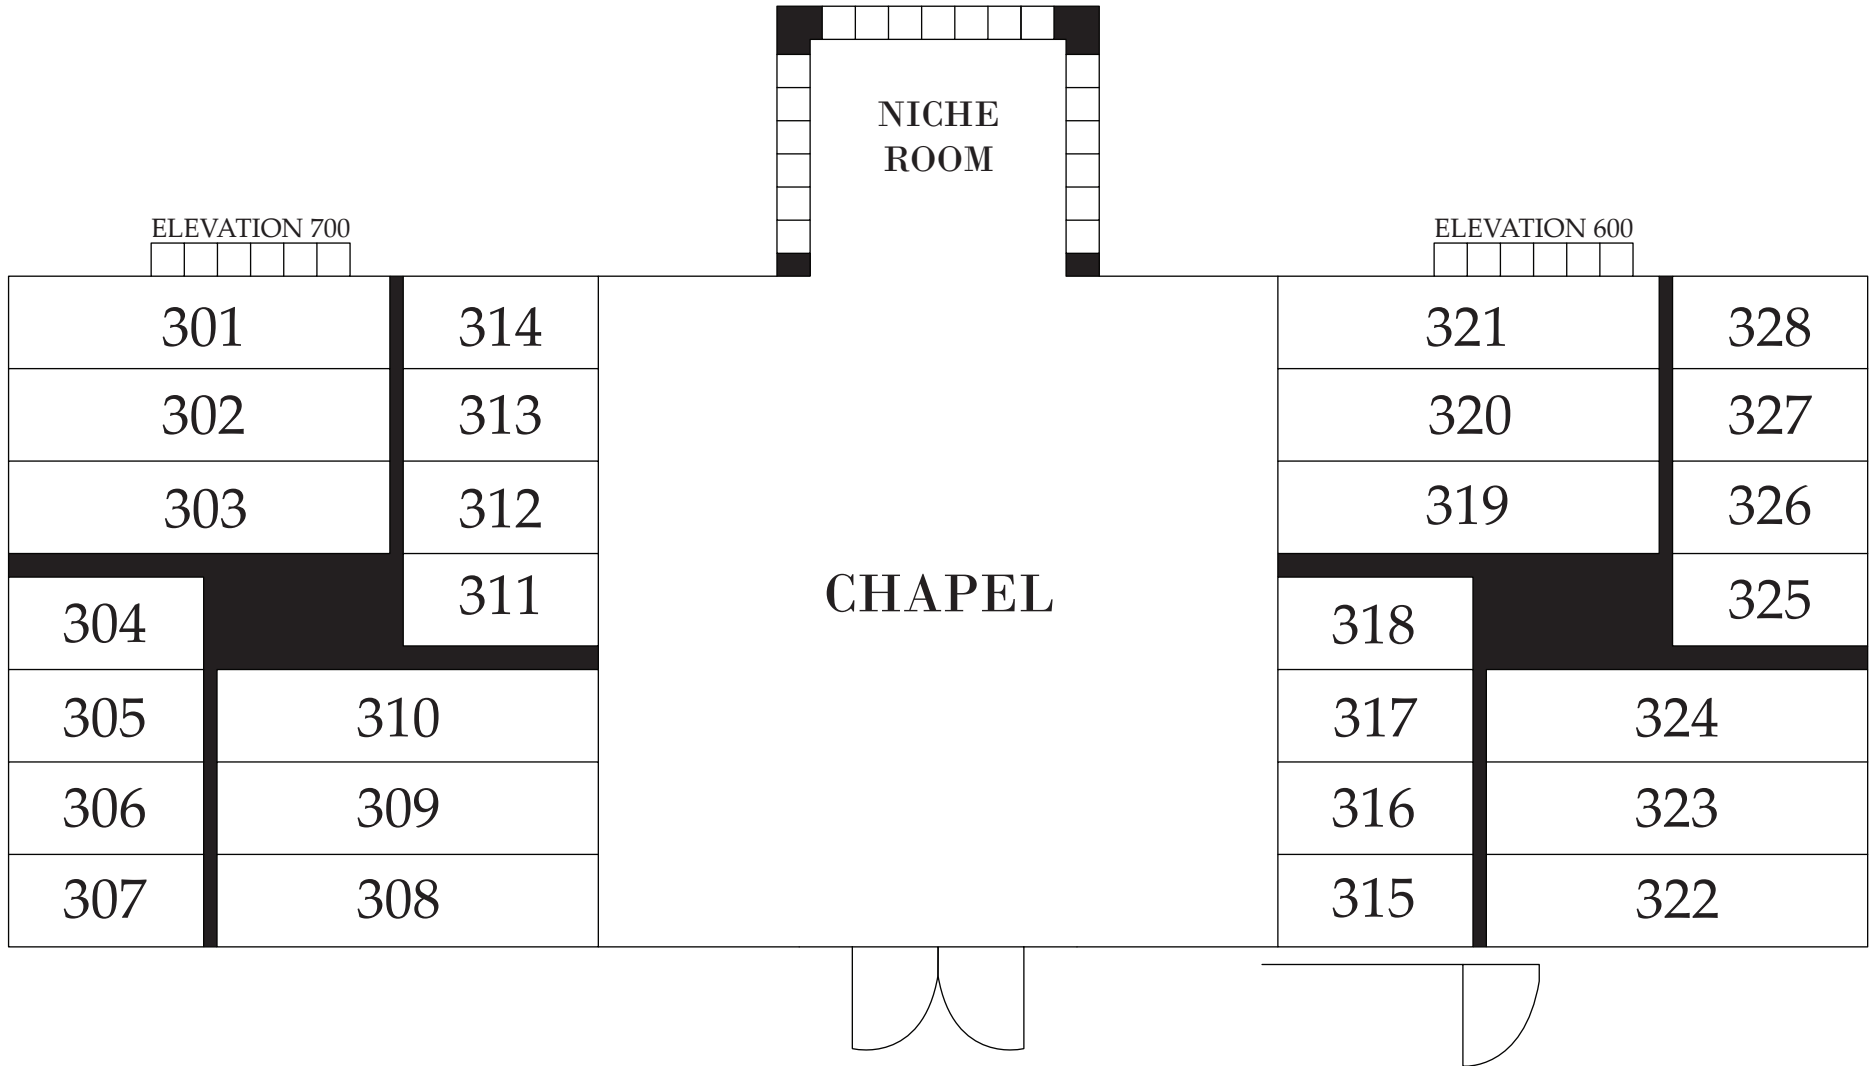

OUR LADY OF GUADALUPE  
 MAUSOLEUM  
 SEC. 14  
 CALVARY CEMETERY

48 NICHE UNIT  
ELEVATION 700  
COLUMN 701 DOOR SIDE

48 NICHE UNIT  
ELEVATION 600  
COLUMN 606 DOOR SIDE

NICHE SIZES (W x H)

ELEVATION	QTY.	SIZE
600, 700	96	12"x12"x12"

ELEVATION LEFT  
48 NICHES

ELEVATION CENTER  
56 NICHES

ELEVATION RIGHT  
48 NICHES