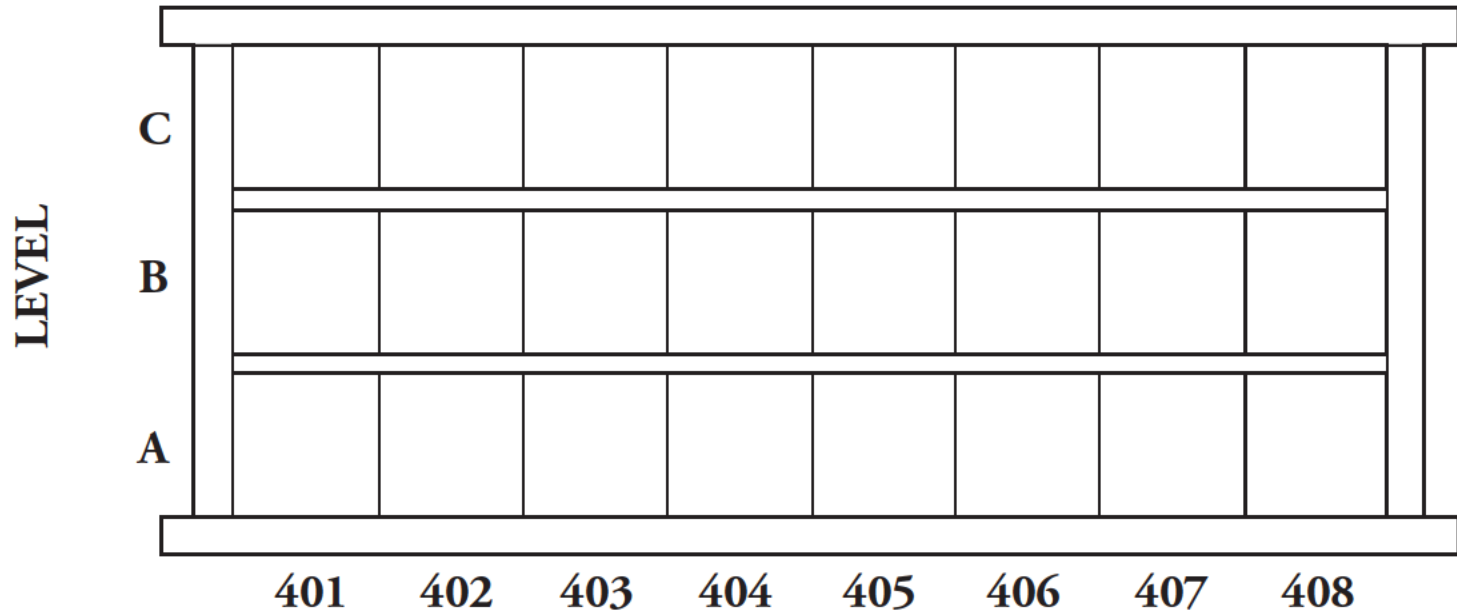

302J	304J	306J			
	302I	304I	306I			
	302H	304H	306H			
	302G	304G	306G			
	302F	304F	306F			
	302E	304E	306E			
	302D	304D	306D			
	302C	304C	306C			

L
K
J
I
H
G
F
E
D
C
B
A

301 | 302 | 303 | 304 | 305 | 306 | 307

RESURRECTION AISLE WEST

NOTE:
ALL NICHEs ARE DESIGNATED AND LOCATED BY ROW NUMBER AND TIER LETTER IN THEIR RESPECTIVE AISLE.

ALL DOUBLE NICHEs ARE TO BE NUMBERED AS INDICATED.

DIMENSIONS OF DOUBLE NICHEs ARE:
INTERIOR: 16 9/16" x 12 5/8"
CLEAR OPENING: 14 15/16" x 11"

DIMENSIONS OF SINGLE NICHEs ARE:
INTERIOR: 9 15/16" x 12 5/8"
CLEAR OPENING: 8 5/16" x 11"

ALL NICHEs ARE 11 7/8" INSIDE DEPTH

SUMMARY: 44 SINGLE NICHEs
24 DOUBLE NICHEs
68 TOTAL UNITS

ALL URNs ARE NOT TO EXCEED INTERIOR DIMENSIONS OF DOUBLE OR SINGLE NICHEs AS LISTED ABOVE.

CALVARY CEMETERY
LORAIN, OHIO
GARDEN CRYPTS
RESURRECTION WEST COLUMBARIUM

NOT TO SCALE J6 APRIL 4, 1999

ELEVATION 400

CALVARY CEMETERY
CATHOLIC CEMETERIES ASSOCIATION

Section 14
Resurrection Mausoleum
East Aisle / Elevation 400