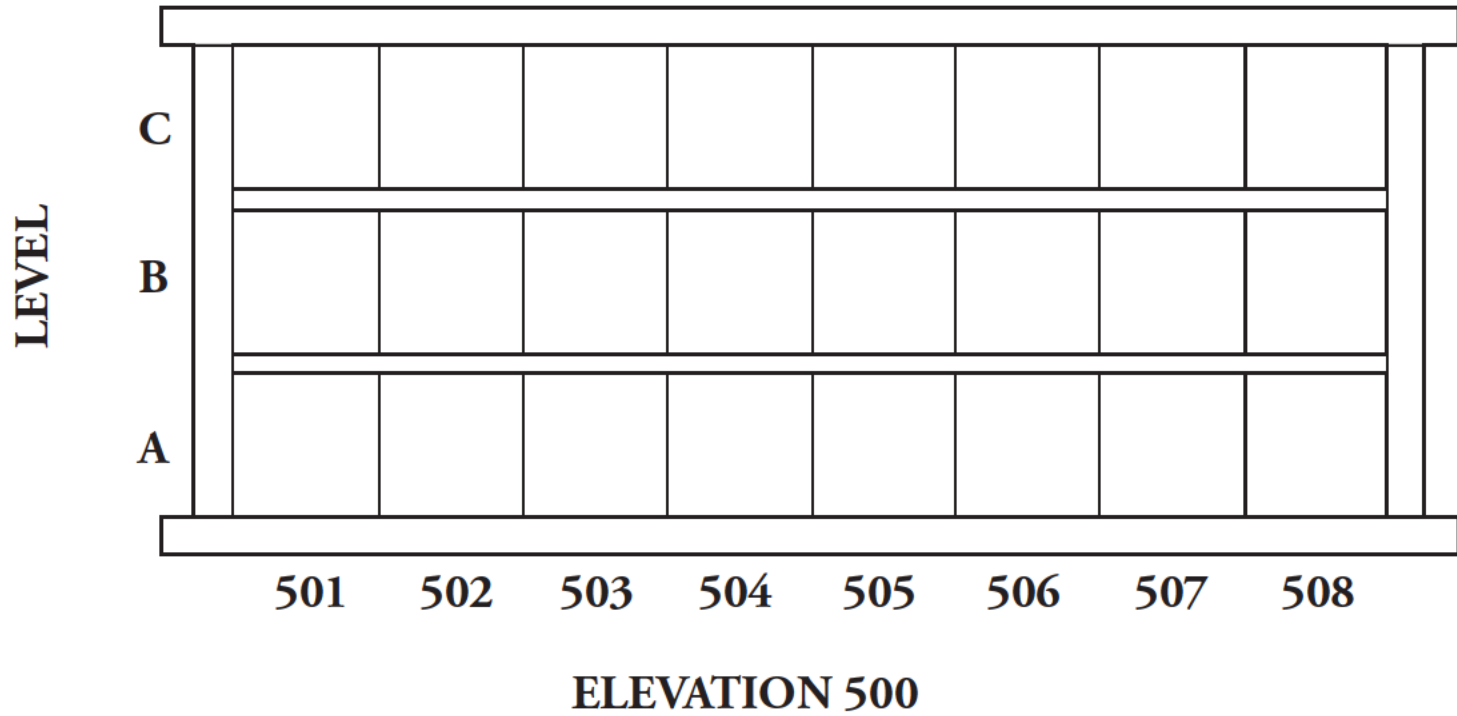

CALVARY CEMETERY
CATHOLIC CEMETERIES ASSOCIATION

Section 14
Resurrection Mausoleum
West Aisle / Elevation 500