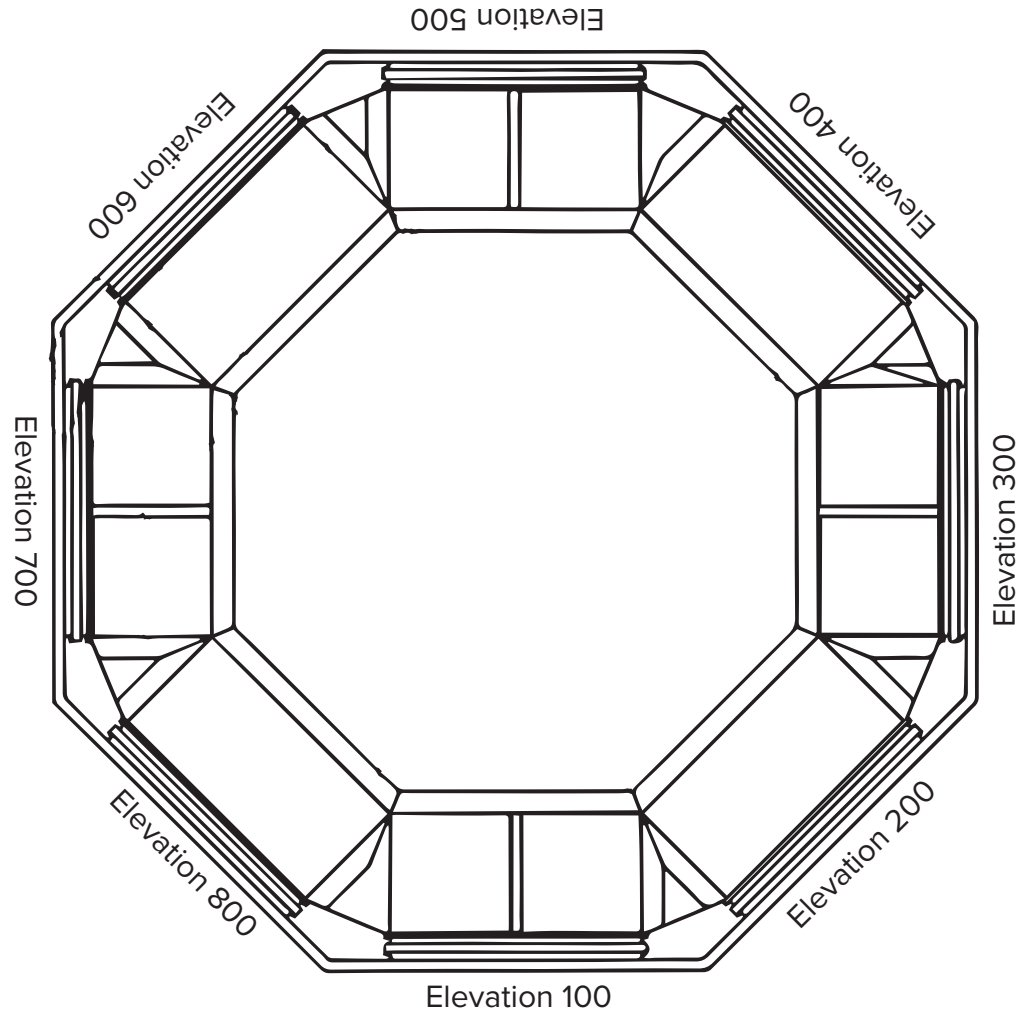

F	F
E	E
D	D
C	C
B	B
A	A
101	102

Elevation 100

F	F
E	E
D	D
C	C
B	B
A	A
501	502

Elevation 500

F
E
D
C
B
A
201

Elevation 200

F
E
D
C
B
A
601

Elevation 600

F	F
E	E
D	D
C	C
B	B
A	A
301	302

Elevation 300

F	F
E	E
D	D
C	C
B	B
A	A
701	702

Elevation 700

F
E
D
C
B
A
401

Elevation 400

F
E
D
C
B
A
801

Elevation 800

Tandem Niche internal dimensions 23" x 11" x 11"
 Single Niche internal dimensions 11" x 11" x 11"

CALVARY CEMETERY
 CATHOLIC CEMETERIES ASSOCIATION
 Section 24
 St. Peter Columbarium