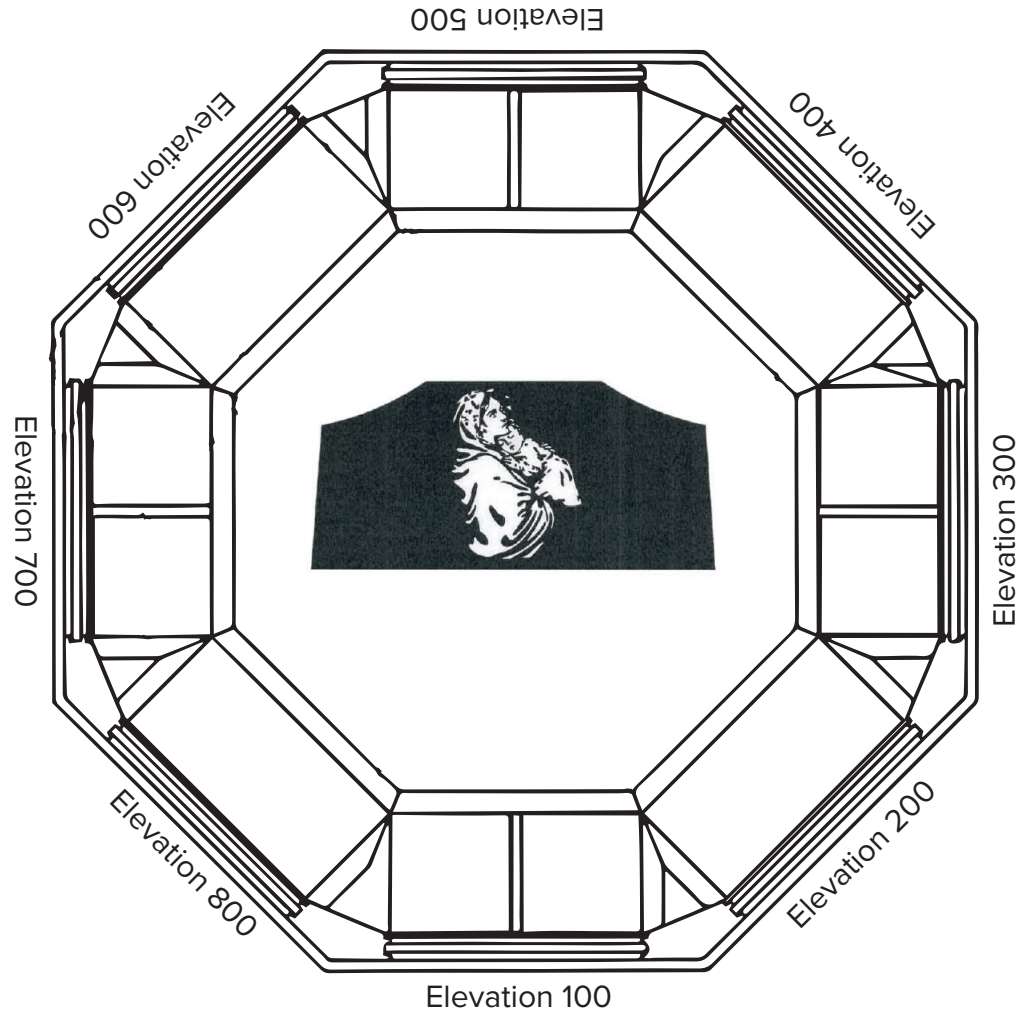

F	F
E	E
D	D
C	C
B	B
A	A
301	302

Elevation 300

F	F
E	E
D	D
C	C
B	B
A	A
701	702

Elevation 700

F
E
D
C
B
A
401

Elevation 400

F
E
D
C
B
A
801

Elevation 800

Tandem Niche internal dimensions 23" x 11" x 11"  
 Single Niche internal dimensions 11" x 11" x 11"

**HOLY CROSS CEMETERY**  
 CATHOLIC CEMETERIES ASSOCIATION  
 Section 16B  
 Madonna Columbarium