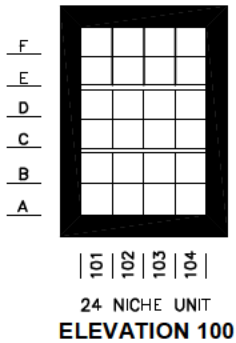

**Holy Cross Cemetery**  
Cleveland, Ohio  
**Four Evangelist Garden Section 12**  
192 Columbarium and 24 Feature Cremation Burials

INSIDE DIMENSIONS OF COLUMBARIUM 11" H x 11" W  
x 11 3/4" D EACH UNIT TO BE SOLD AS A SINGLE  
VERIFICATION OF SIZE OF URN IS REQUIRED

ALL CREMATION FEATURE LOTS ALLOW FOR TWO BURIALS  
FOLLOW STANDARD CREMATION URN SIZES FOR BURIALS  
IN FEATURE AREAS NO PICTURES OR BOUQUET HOLDERS