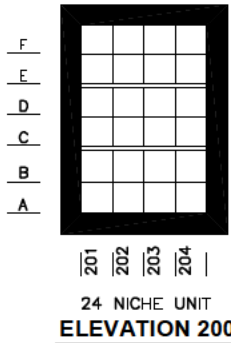

**Holy Cross Cemetery**  
Cleveland, Ohio  
**Four Evangelist Garden Section 12**  
192 Columbarium and 24 Feature Cremation Burials

INSIDE DIMENSIONS OF COLUMBARIUM 11" H x 11" W  
x 11 3/4" D EACH UNIT TO BE SOLD AS A SINGLE  
VERIFICATION OF SIZE OF URN IS REQUIRED

ALL CREMATION FEATURE LOTS ALLOW FOR TWO BURIALS  
FOLLOW STANDARD CREMATION URN SIZES FOR BURIALS  
IN FEATURE AREAS NO PICTURES OR BOUQUET HOLDERS