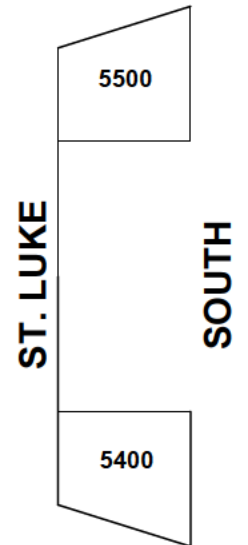

**Holy Cross Cemetery**  
Cleveland, Ohio  
**Four Evangelist Garden Section 12**  
192 Columbarium and 24 Feature Cremation Burials

INSIDE DIMENSIONS OF COLUMBARIUM 11" H x 11" W  
x 11 3/4" D EACH UNIT TO BE SOLD AS A SINGLE  
VERIFICATION OF SIZE OF URN IS REQUIRED

ALL CREMATION FEATURE LOTS ALLOW FOR TWO BURIALS  
FOLLOW STANDARD CREMATION URN SIZES FOR BURIALS  
IN FEATURE AREAS NO PICTURES OR BOUQUET HOLDERS