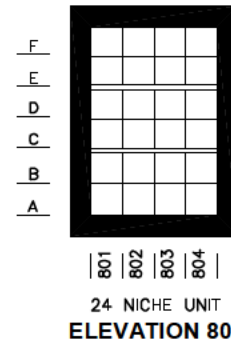

**Holy Cross Cemetery**  
Cleveland, Ohio  
**Four Evangelist Garden Section 12**  
192 Columbarium and 24 Feature Cremation Burials

INSIDE DIMENSIONS OF COLUMBARIUM 11" H x 11" W  
x 11 3/4" D EACH UNIT TO BE SOLD AS A SINGLE  
VERIFICATION OF SIZE OF URN IS REQUIRED

ALL CREMATION FEATURE LOTS ALLOW FOR TWO BURIALS  
FOLLOW STANDARD CREMATION URN SIZES FOR BURIALS  
IN FEATURE AREAS NO PICTURES OR BOUQUET HOLDERS