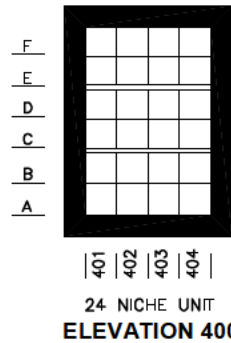

**Holy Cross Cemetery**  
Cleveland, Ohio  
**Four Evangelist Garden Section 12**  
192 Columbarium and 24 Feature Cremation Burials

INSIDE DIMENSIONS OF COLUMBARIUM 11" H x 11" W  
x 11 3/4" D EACH UNIT TO BE SOLD AS A SINGLE  
VERIFICATION OF SIZE OF URN IS REQUIRED

ALL CREMATION FEATURE LOTS ALLOW FOR TWO BURIALS  
FOLLOW STANDARD CREMATION URN SIZES FOR BURIALS  
IN FEATURE AREAS NO PICTURES OR BOUQUET HOLDERS