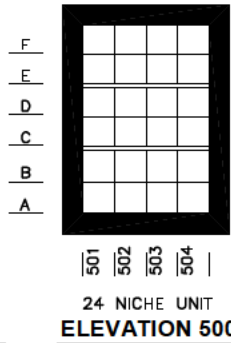

**Holy Cross Cemetery**  
Cleveland, Ohio  
**Four Evangelist Garden Section 12**  
192 Columbarium and 24 Feature Cremation Burials

INSIDE DIMENSIONS OF COLUMBARIUM 11" H x 11" W  
x 11 3/4" D EACH UNIT TO BE SOLD AS A SINGLE  
VERIFICATION OF SIZE OF URN IS REQUIRED

ALL CREMATION FEATURE LOTS ALLOW FOR TWO BURIALS  
FOLLOW STANDARD CREMATION URN SIZES FOR BURIALS  
IN FEATURE AREAS NO PICTURES OR BOUQUET HOLDERS