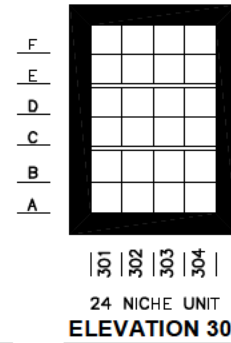

**Holy Cross Cemetery**  
Cleveland, Ohio  
**Four Evangelist Garden Section 12**  
192 Columbarium and 24 Feature Cremation Burials

INSIDE DIMENSIONS OF COLUMBARIUM 11" H x 11" W  
x 11 3/4" D EACH UNIT TO BE SOLD AS A SINGLE  
VERIFICATION OF SIZE OF URN IS REQUIRED

ALL CREMATION FEATURE LOTS ALLOW FOR TWO BURIALS  
FOLLOW STANDARD CREMATION URN SIZES FOR BURIALS  
IN FEATURE AREAS NO PICTURES OR BOUQUET HOLDERS