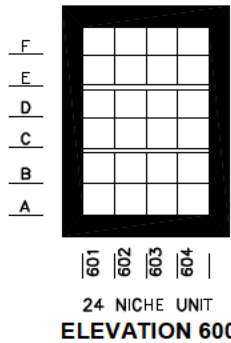

**Holy Cross Cemetery**  
Cleveland, Ohio  
**Four Evangelist Garden Section 12**  
192 Columbarium and 24 Feature Cremation Burials

INSIDE DIMENSIONS OF COLUMBARIUM 11" H x 11" W  
x 11 3/4" D EACH UNIT TO BE SOLD AS A SINGLE  
VERIFICATION OF SIZE OF URN IS REQUIRED

ALL CREMATION FEATURE LOTS ALLOW FOR TWO BURIALS  
FOLLOW STANDARD CREMATION URN SIZES FOR BURIALS  
IN FEATURE AREAS NO PICTURES OR BOUQUET HOLDERS