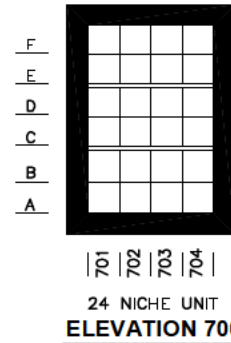

**Holy Cross Cemetery**  
Cleveland, Ohio  
**Four Evangelist Garden Section 12**  
192 Columbarium and 24 Feature Cremation Burials

INSIDE DIMENSIONS OF COLUMBARIUM 11" H x 11" W  
x 11 3/4" D EACH UNIT TO BE SOLD AS A SINGLE  
VERIFICATION OF SIZE OF URN IS REQUIRED

ALL CREMATION FEATURE LOTS ALLOW FOR TWO BURIALS  
FOLLOW STANDARD CREMATION URN SIZES FOR BURIALS  
IN FEATURE AREAS NO PICTURES OR BOUQUET HOLDERS