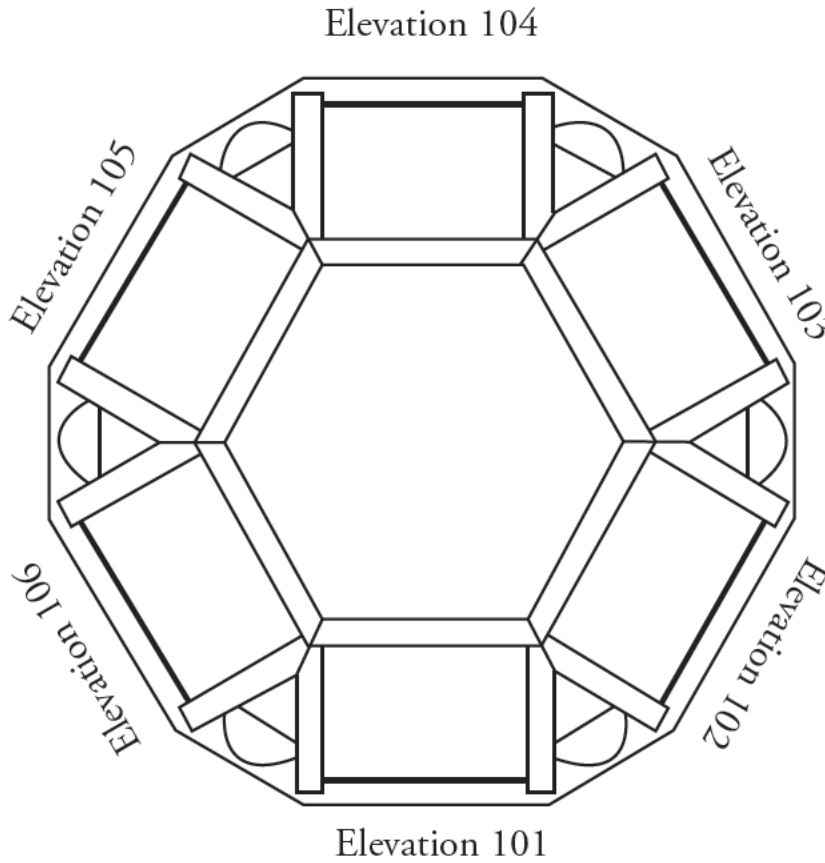

F
E
D
C
B
A
101

Elevation 101

F
E
D
C
B
A
102

Elevation 102

F
E
D
C
B
A
103

Elevation 103

F
E
D
C
B
A
104

Elevation 104

F
E
D
C
B
A
105

Elevation 105

F
E
D
C
B
A
106

Elevation 106

All Tandem Niches
Niche internal dimensions 25" x 14" x 11.5"

HOLY CROSS CEMETERY
CATHOLIC CEMETERIES ASSOCIATION

Section 41
St. Therese Columbarium