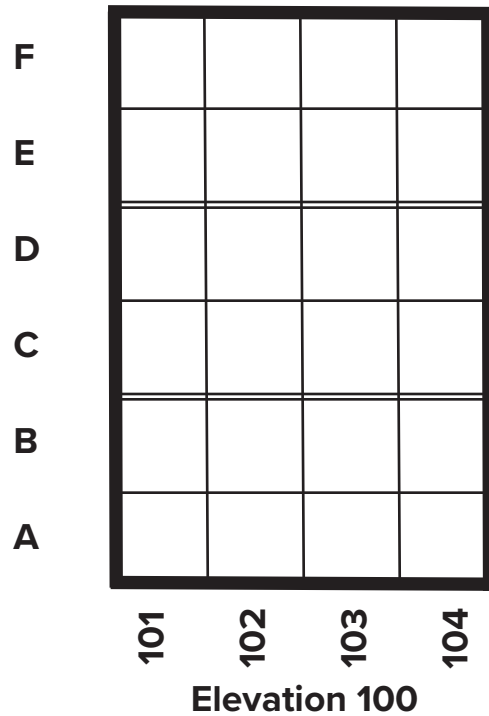

# Our Lady of Fatima Columbarium Section 15

**HOLY CROSS CEMETERY**  
**CATHOLIC CEMETERIES ASSOCIATION**  
 Brook Park, Ohio

Inside dimensions of the columbarium  
 11" H x 11" W x 11<sup>3/4</sup>" D  
 Each unit to be sold as a single  
 Verification of urn size is required  
 No bouquet holders or pictures on niche front