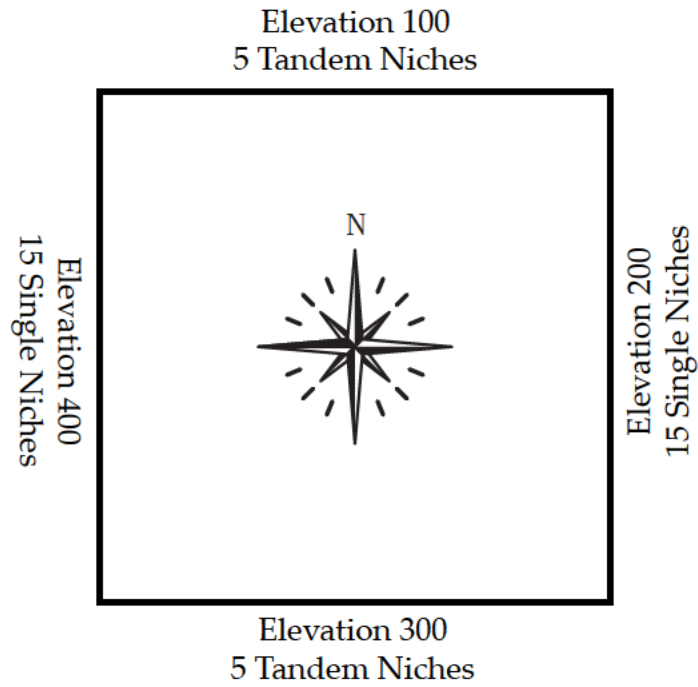

St. Thomas Columbarium
SEC 5
ST. JOSEPH CEMETERY

Single Interior: 11x11x11"
Tandem Interior: 17x11x11"

Elevation 200

Elevation 400

Elevation 100

Elevation 300