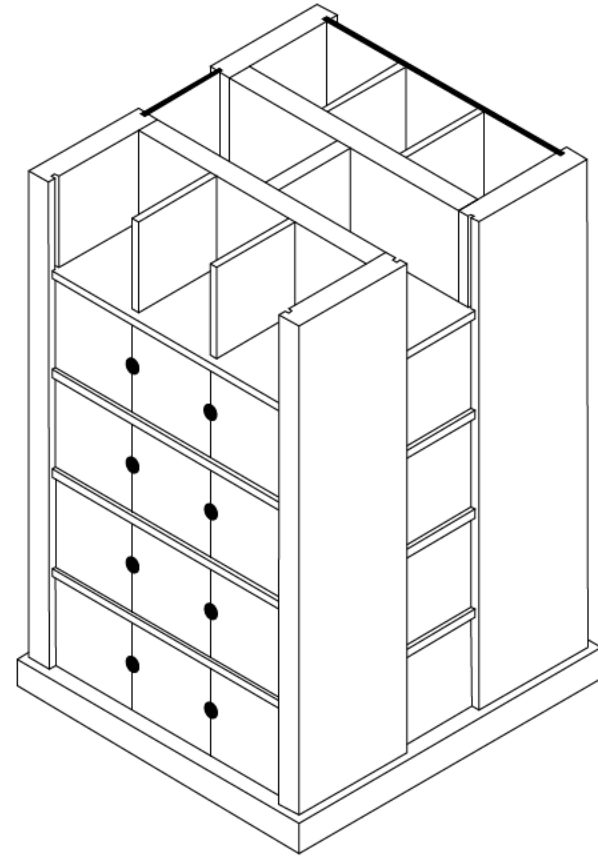

St. Thomas Columbarium
SEC 5
ST. JOSEPH CEMETERY

Single Interior: 11x11x11"
Tandem Interior: 17x11x11"

Elevation 200

Elevation 400

Elevation 100

Elevation 300