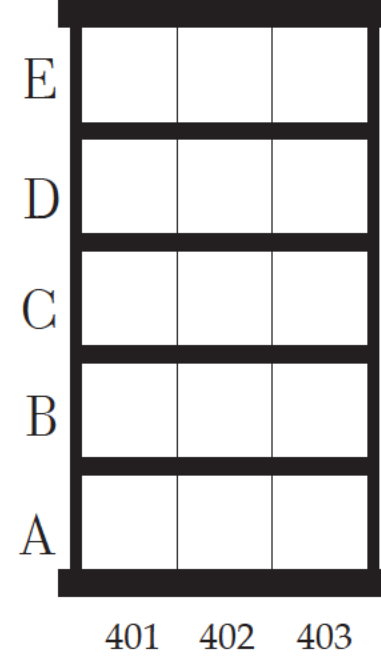

St. Thomas Columbarium
SEC 5
ST. JOSEPH CEMETERY

Single Interior: 11x11x11"
Tandem Interior: 17x11x11"

Elevation 200

Elevation 400

Elevation 100

Elevation 300