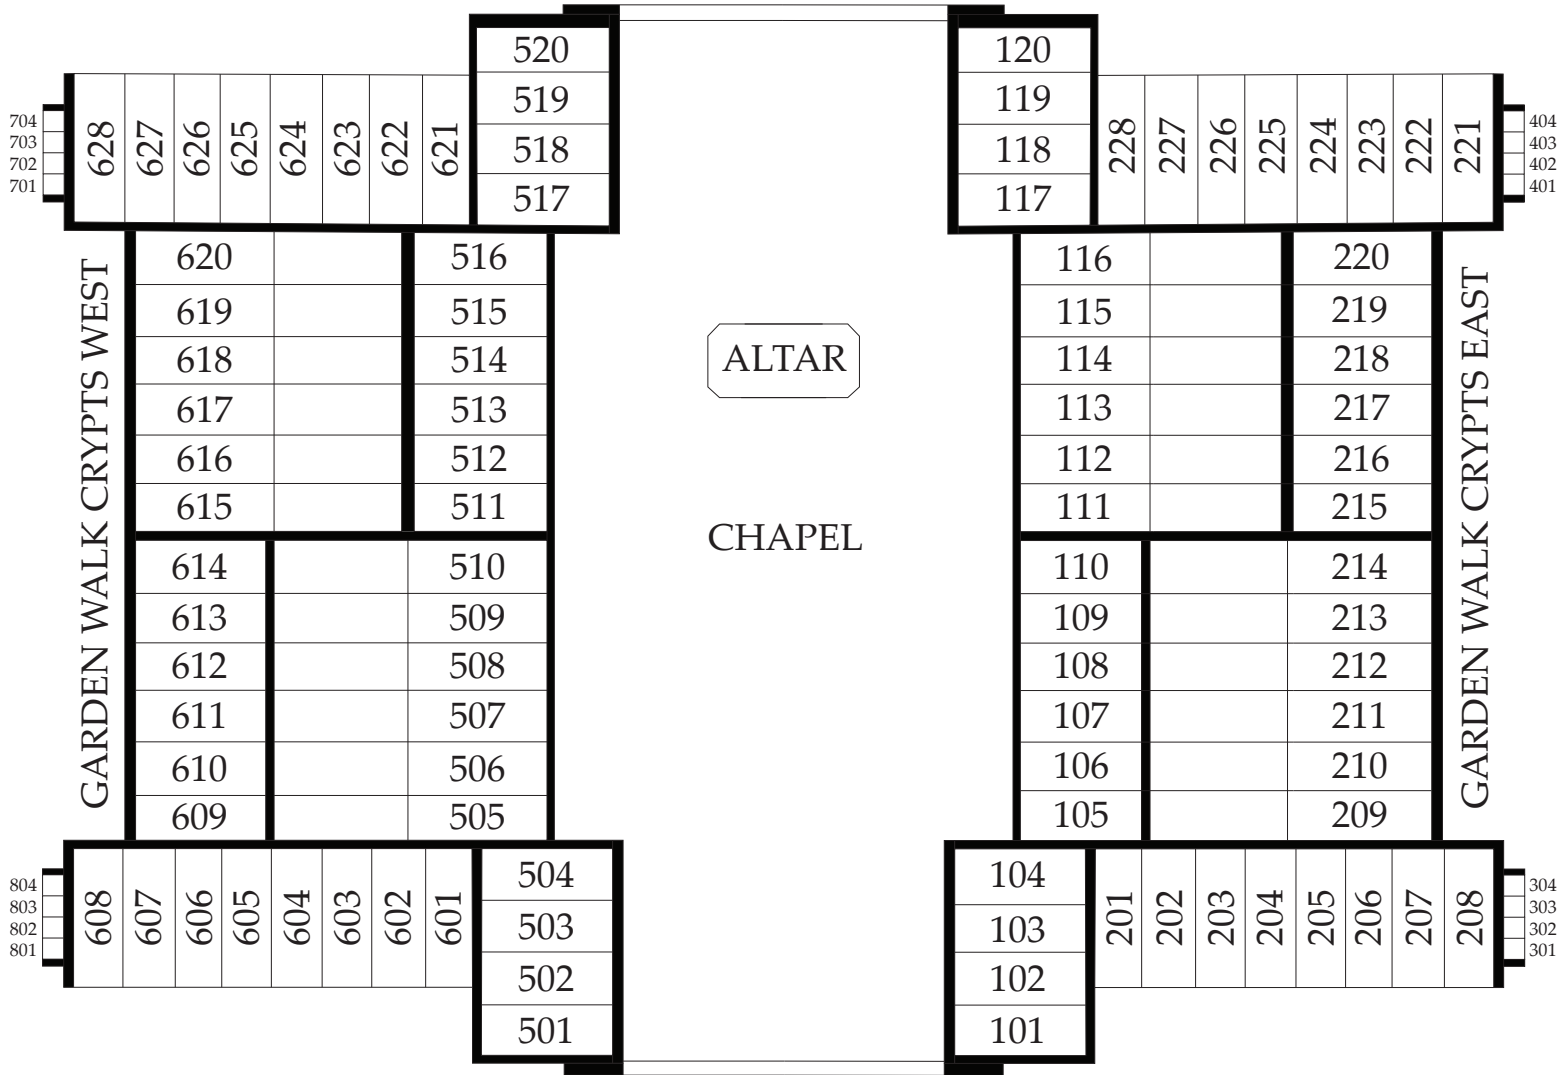

FEATURE FRONT CRYPTS NORTH

FEATURE FRONT CRYPTS SOUTH

OUR LADY QUEEN OF PEACE MAUSOLEUM

SEC. 18
ALL SOULS CEMETERY