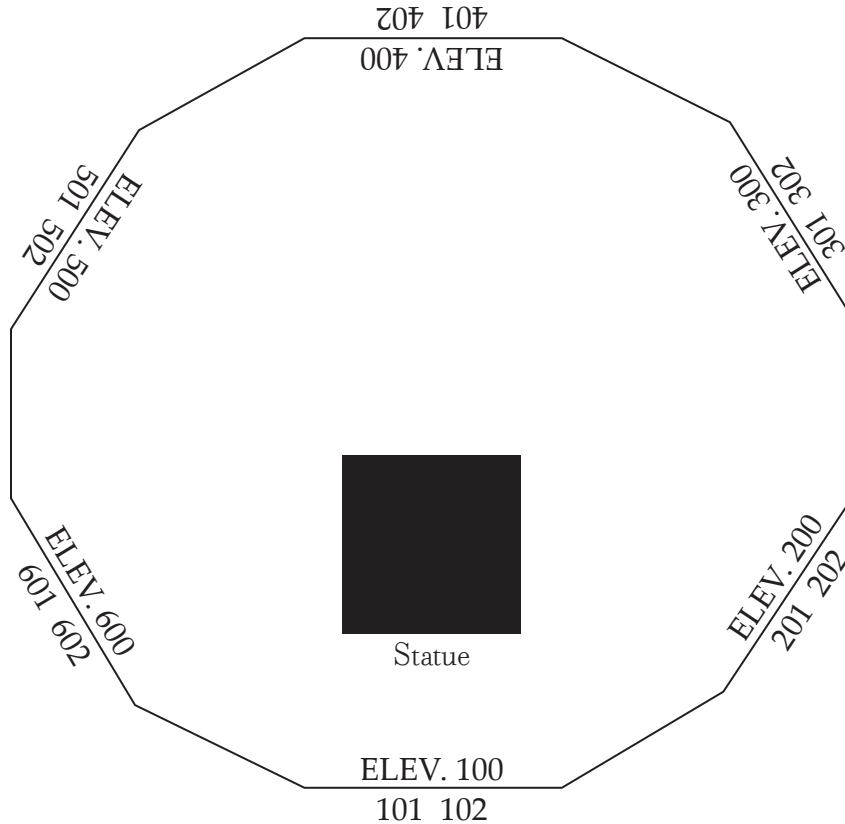

ST. JOSEPH WITH CHILD

SEC 12 NORTH

ALL SOULS CEMETERY

F	F
E	E
D	D
C	C
B	B
A	A
401	402

Elevation 400

F	F
E	E
D	D
C	C
B	B
A	A
501	502

Elevation 500

F	F
E	E
D	D
C	C
B	B
A	A
601	602

Elevation 600

Elevation 100 faces North.

Niche internal dimensions 11" x 11" x 11.5"

F	F
E	E
D	D
C	C
B	B
A	A
101	102

Elevation 100

F	F
E	E
D	D
C	C
B	B
A	A
201	202

Elevation 200

F	F
E	E
D	D
C	C
B	B
A	A
301	302

Elevation 300