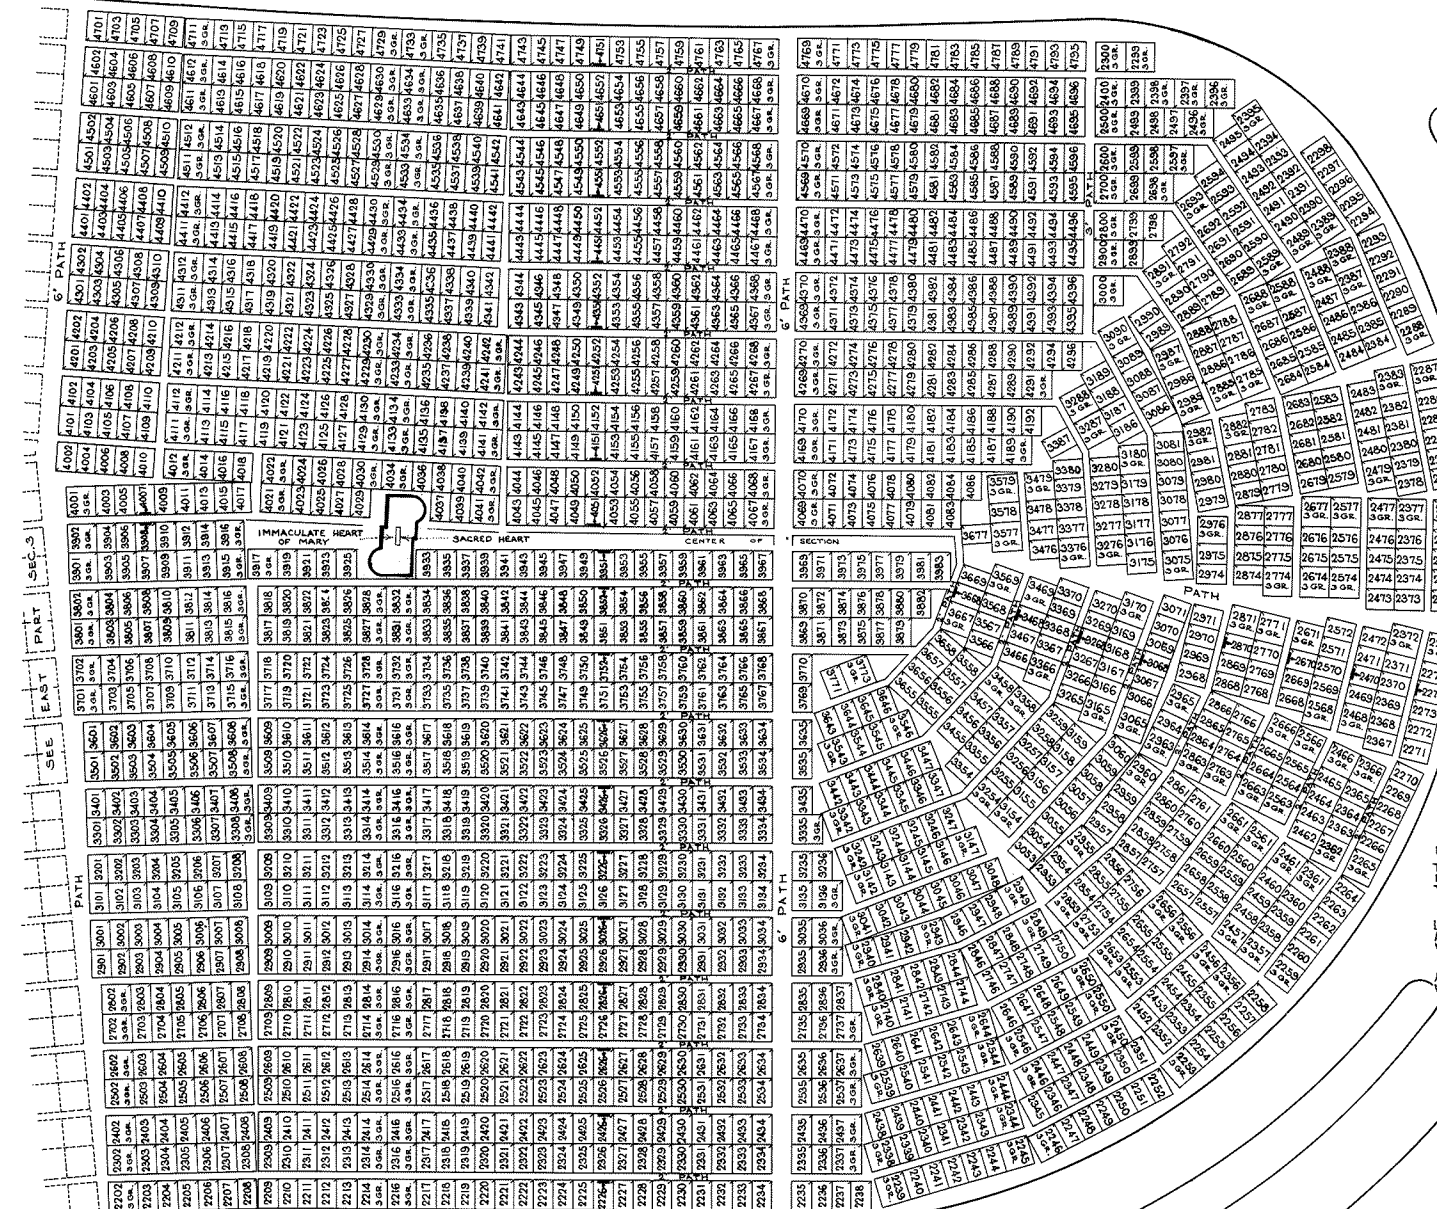

NOTE:
 THE LOT NUMBER IS FOUND IN THE UPPER
 RIGHT HAND CORNER OF LOTS AS YOU
 FACE THE LOTS AND IS INDICATED THUS

LOCATION OF GRAVE MARKERS SHOWN THUS ↑
 ARROW INDICATES DIRECTION GRAVE
 MARKERS WILL FACE.

ALL LOTS ARE 2 GRAVE LOTS EXCEPT
 WHERE OTHERWISE NOTED.

ALL 2 GRAVE LOTS ARE 6'x3'
 ALL 3 GRAVE LOTS ARE 9'x3'

1404 - 2 GRAVE LOTS
 222 - 3 GRAVE LOTS
 1853 - TOTAL LOTS

ALL SAINTS CEMETERY
 NORTHFIELD, OHIO
EAST PART
SECTION 3

SCALE 1"=20' G.C.A. NOV. 1961

NOTE:
 THE LOT NUMBER IS FOUND IN THE UPPER
 RIGHT HAND CORNER OF LOTS AS YOU FACE
 THE LOTS AND IS INDICATED THUS [arrow symbol]

LOCATION OF GRAVE MARKERS SHOWN THUS [arrow symbol]
 ARROW INDICATES DIRECTION GRAVE MARKERS
 WILL FACE.

ALL LOTS ARE 2 GRAVE LOTS EXCEPT
 WHERE OTHERWISE NOTED.

ALL 2 GRAVE LOTS ARE 6'x9'
 ALL 3 GRAVE LOTS ARE 9'x9'

1597 - 3 GRAVE LOTS
 1618 - 3 GRAVE LOTS
 TOTAL LOTS

ALL SAINTS CEMETERY
 NORTHFIELD, OHIO
WEST PART
SECTION 3