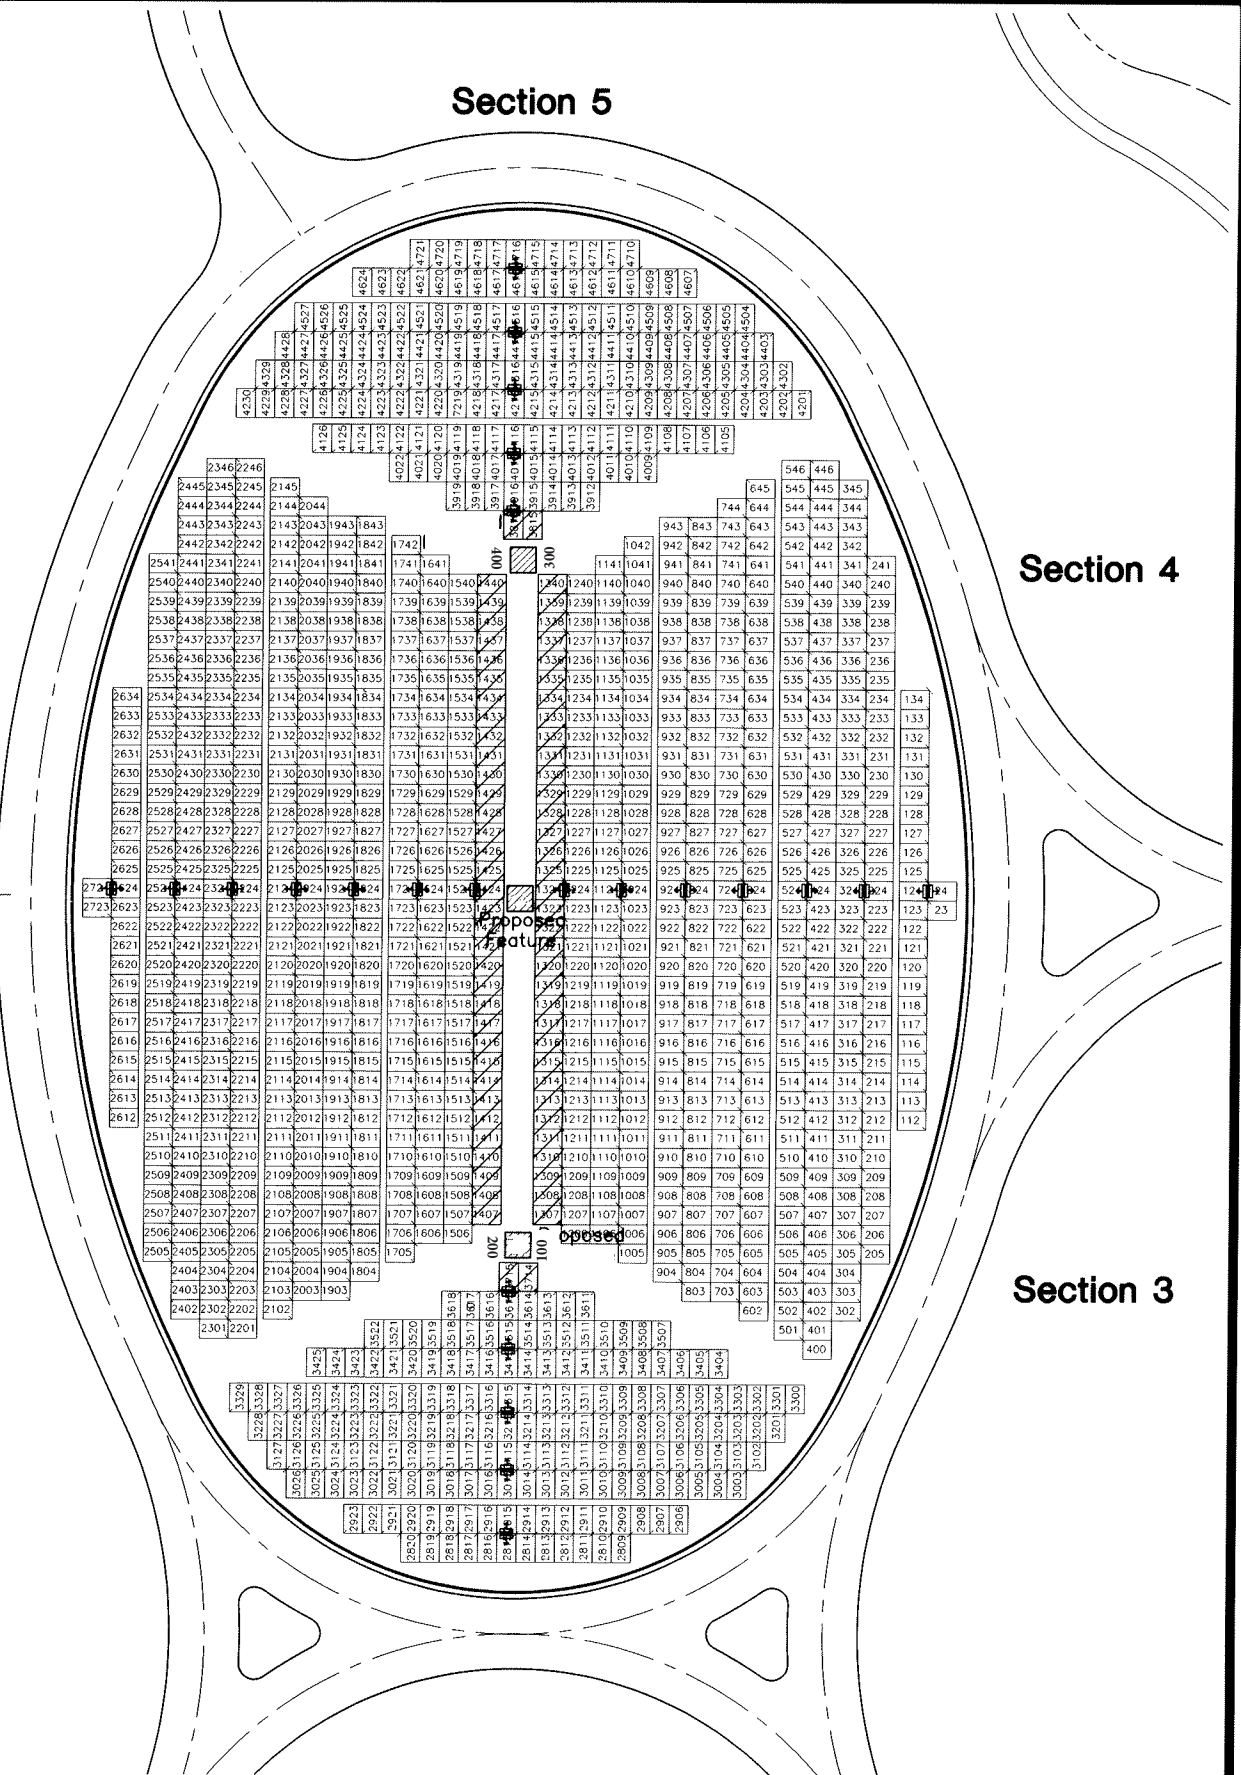

Section 5

Section 4

Section 3

Section 2 - North

Section 2 - South

Lot numbers are found in the upper right hand corner of the lot as you face the section and are indicated thus:

Grave markers shown thus: The arrow indicates direction the grave markers will face.

All lots are 2 grave lots except where otherwise noted.

- All 1 Grave lots are 3'x9'
- All 2 Grave lots are 6'x9'
- All 3 Grave lots are 9'x9'

Lots to be held from sale.

SECTION 6
St. Joseph Cemetery
 July 21, 1997 Avon, Ohio